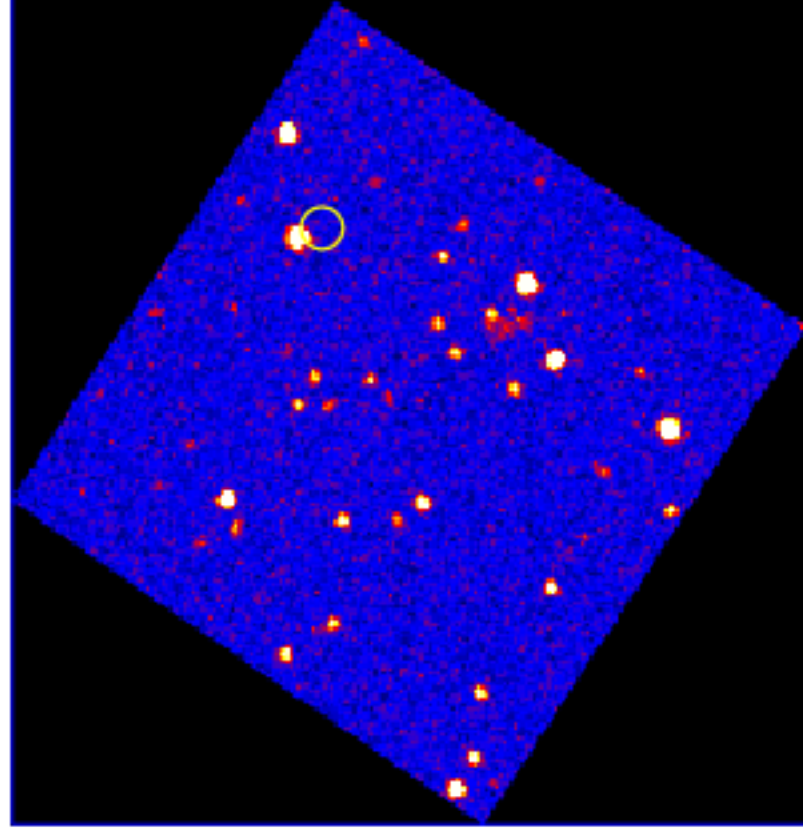

UVOT Finding Chart

OBSID 00922107000 / DATE-OBS 2019-08-24T14:56:31.1

52:30.0

53:00.0

30.0

-41:54:00.0

30.0

55:00.0

30.0

26.0 14:21:20.0 14.0 08.0

RA (J2000)

0 5 10 15 20 25 30 35 40 45 50