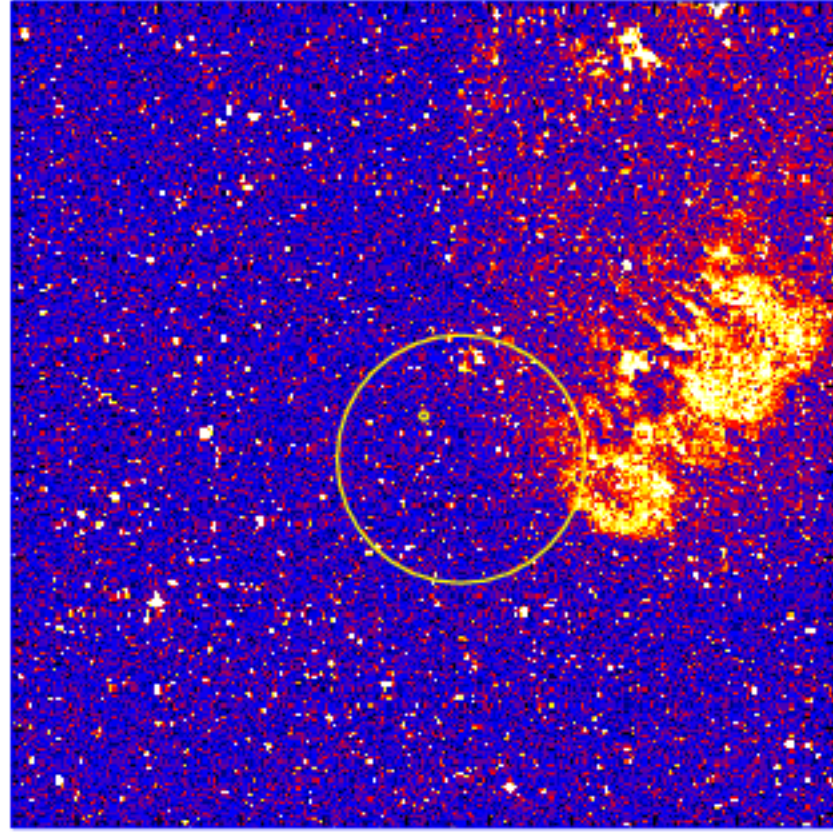

UVOT Finding Chart

OBSID 00921722000 / DATE-OBS 2019-08-21T17:11:55.6

-33:52:00.0

54:00.0

56:00.0

58:00.0

-34:00:00.0

02:00.0