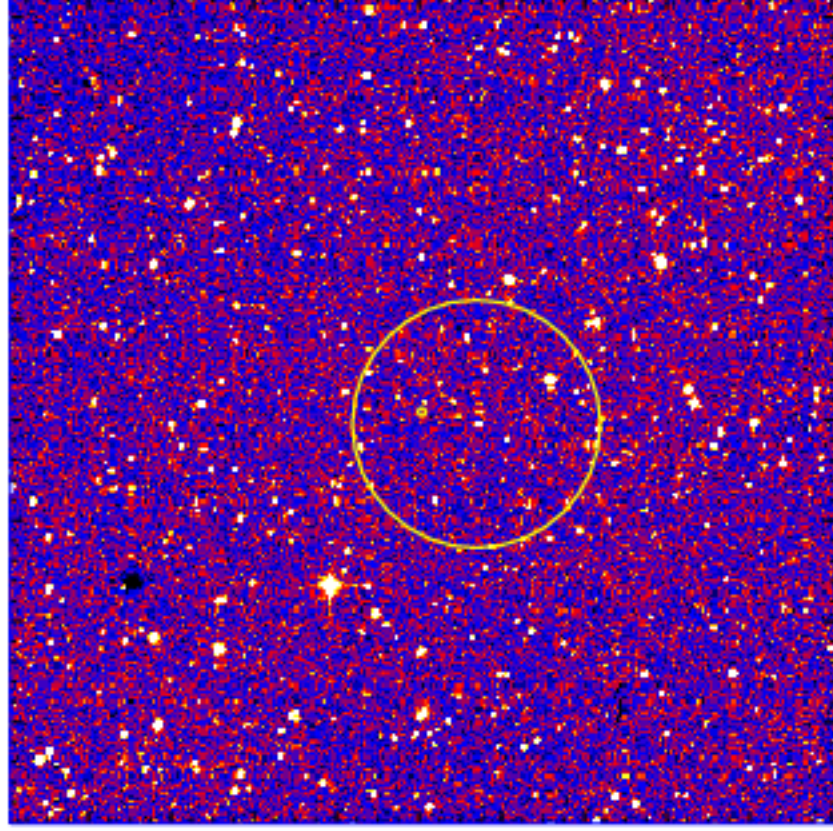

UVOT Finding Chart

OBSID 00915381000 / DATE-OBS 2019-07-19T15:00:08.7

08:00.0
06:00.0
04:00.0
02:00.0
13:00:00.0
58:00.0
56:00.0
54:00.0
52:00.0
12:50:00.0

20.0 16:01:00.0 40.0 00:20.0

RA (J2000)