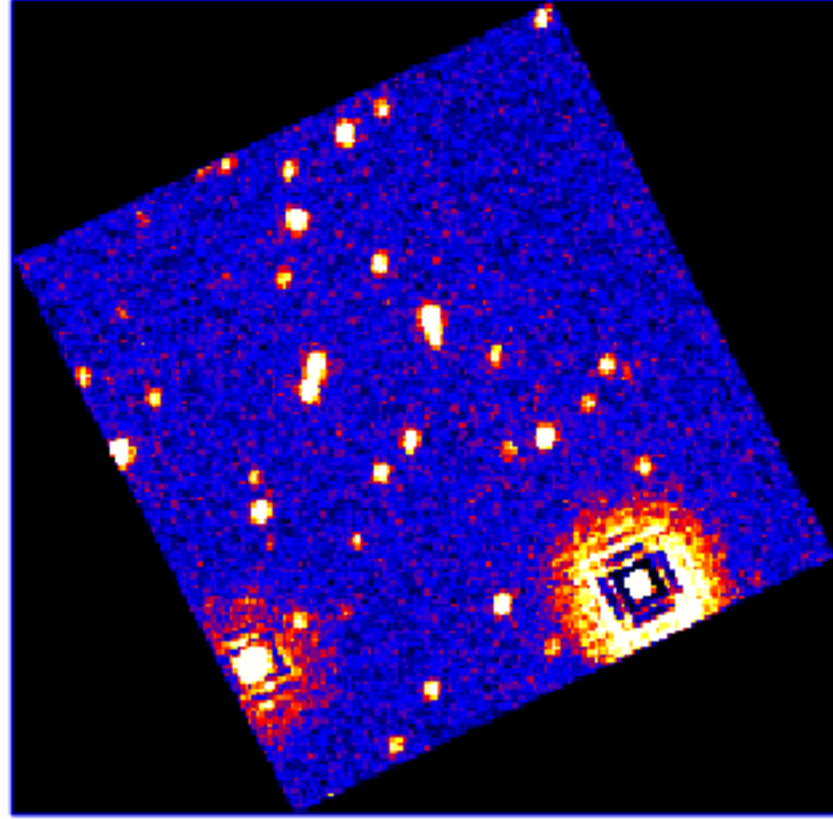

UVOT Finding Chart

OBSID 00913302000 / DATE-OBS 2019-07-06T12:46:25.4

33:30.0

34:00.0

30.0

-29:35:00.0

30.0

36:00.0