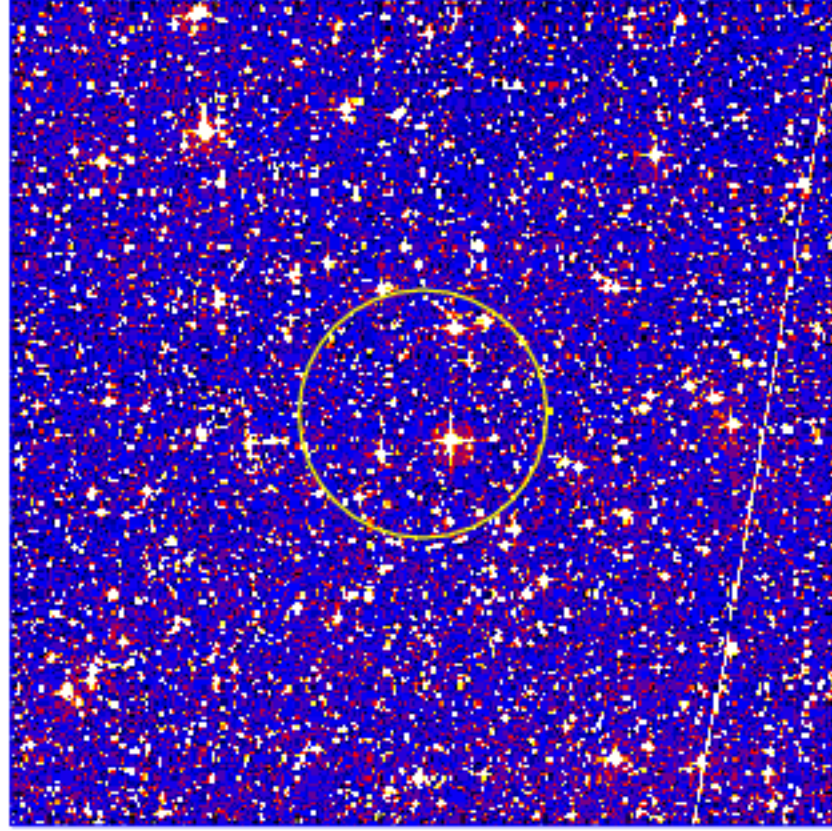

# UVOT Finding Chart

OBSID 00913302000 / DATE-OBS 2019-07-06T12:42:53.4

Dec (J2000)

26:00.0  
28:00.0  
30:00.0  
32:00.0  
34:00.0  
36:00.0  
38:00.0  
-29:40:00.0  
42:00.0  
44:00.0

20.0 7:10:00.0 40.0 09:20.0

RA (J2000)

3000

3500

4000

4500

5000