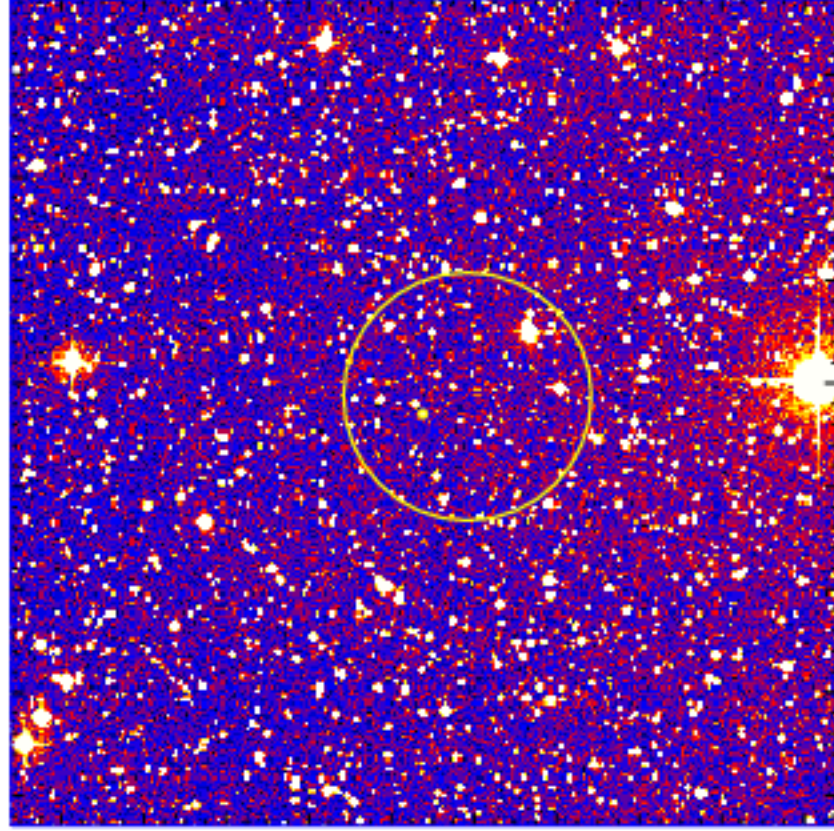

# UVOT Finding Chart

OBSID 00908329000 / DATE-OBS 2019-06-13T11:01:59.2

30:00.0  
32:00.0  
34:00.0  
36:00.0  
38:00.0  
-4:40:00.0  
42:00.0  
44:00.0  
46:00.0  
48:00.0

20.0 20:22:00.0 40.0 21:20.0

RA (J2000)