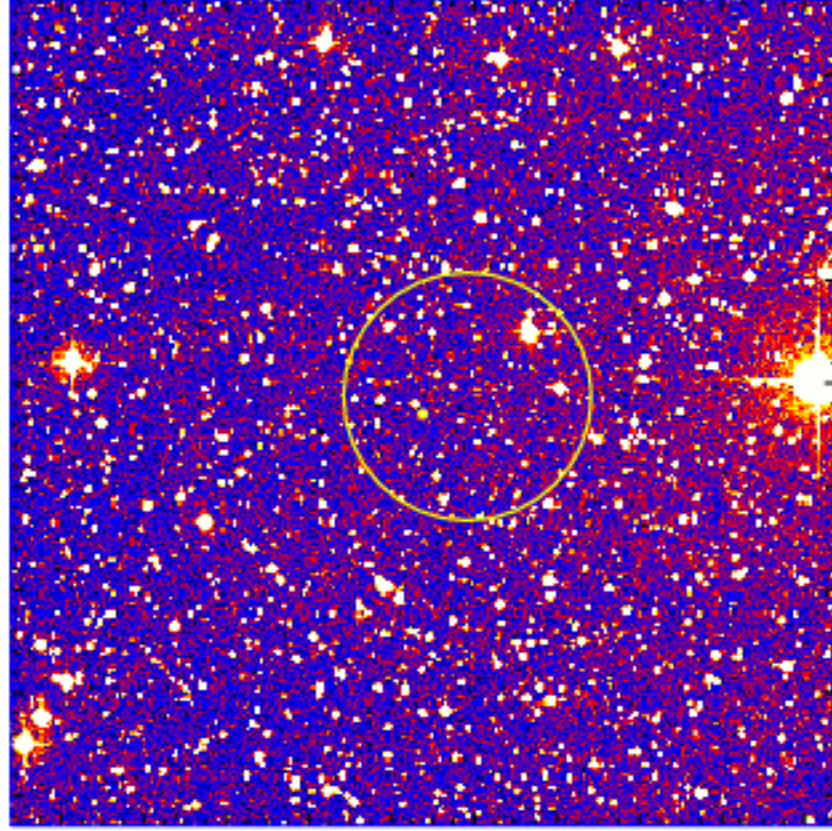

# UVOT Finding Chart

OBSID 00908329000 / DATE-OBS 2019-06-13T10:49:11.0

30:00.0  
32:00.0  
34:00.0  
36:00.0  
38:00.0  
-4:40:00.0  
42:00.0  
44:00.0  
46:00.0  
48:00.0

20.0 20:22:00.0 40.0 21:20.0

RA (J2000)