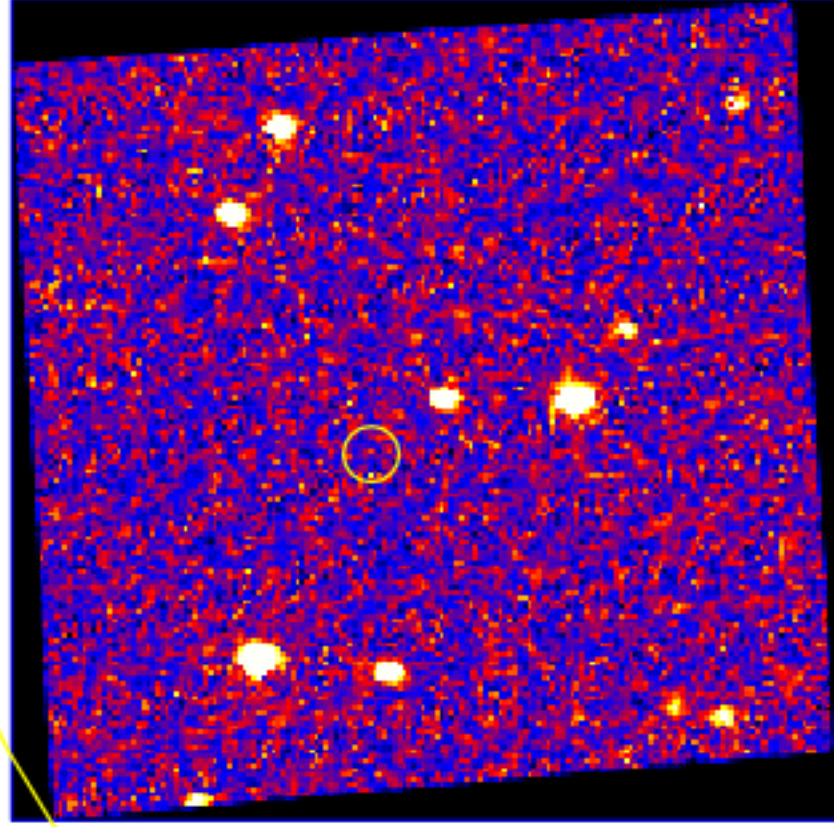

# UVOT Finding Chart

OBSID 00903845000 / DATE-OBS 2019-05-15T16:09:49.3

32.0 28.0 24.0 20.0 16.0

RA (J2000)

0 2 4 6 8 10 12 14