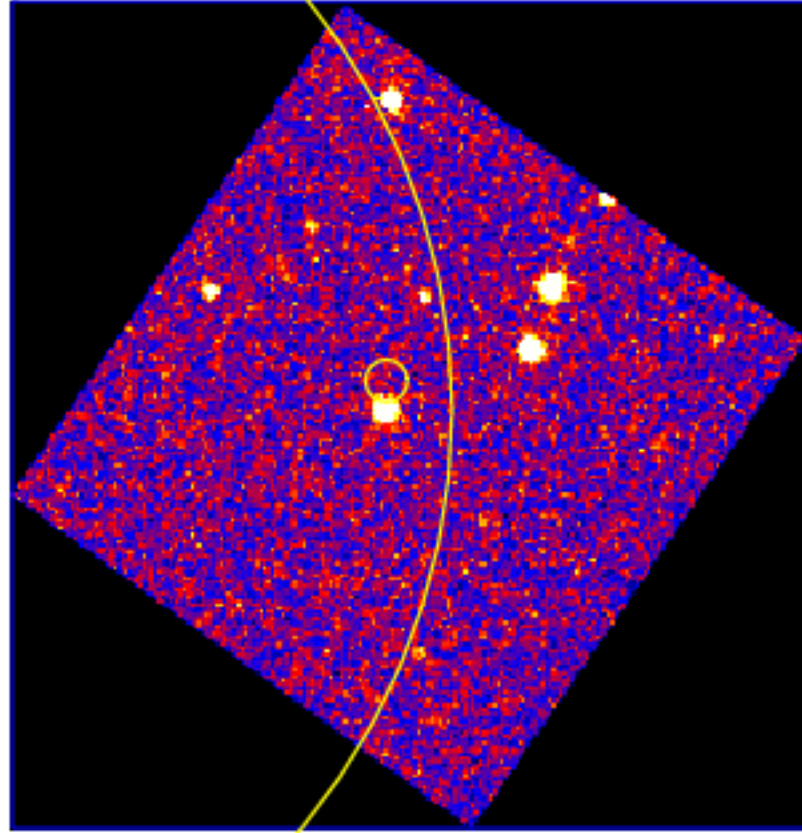

UVOT Finding Chart

OBSID 00895257000 / DATE-OBS 2019-03-27T09:02:51.5

48:00.0

30.0

41:47:00.0

30.0

46:00.0

30.0

45:00.0

56.0

20:58:50.0

44.0

38.0

RA (J2000)

2

4