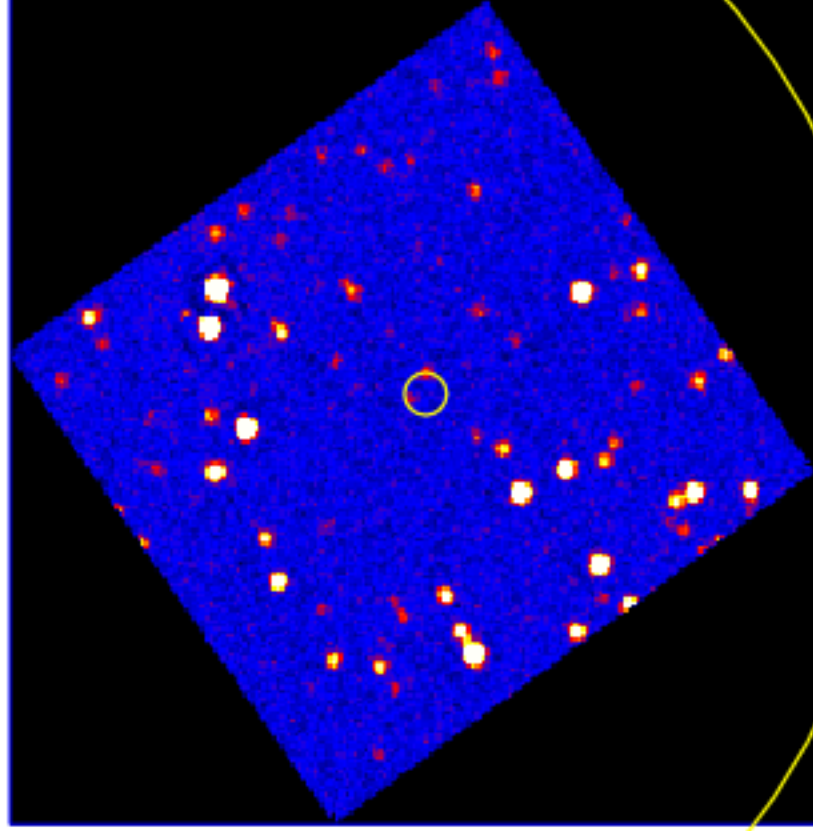

UVOT Finding Chart

OBSID 00890732000 / DATE-OBS 2019-02-26T06:21:47.3

Dec (J2000)
47:00.0
30.0
48:00.0
30.0
49:00.0
30.0
-47:50:00.0

RA (J2000)
26.0 16:31:20.0 14.0 08.0

0 10 20 30 40 50 60 70