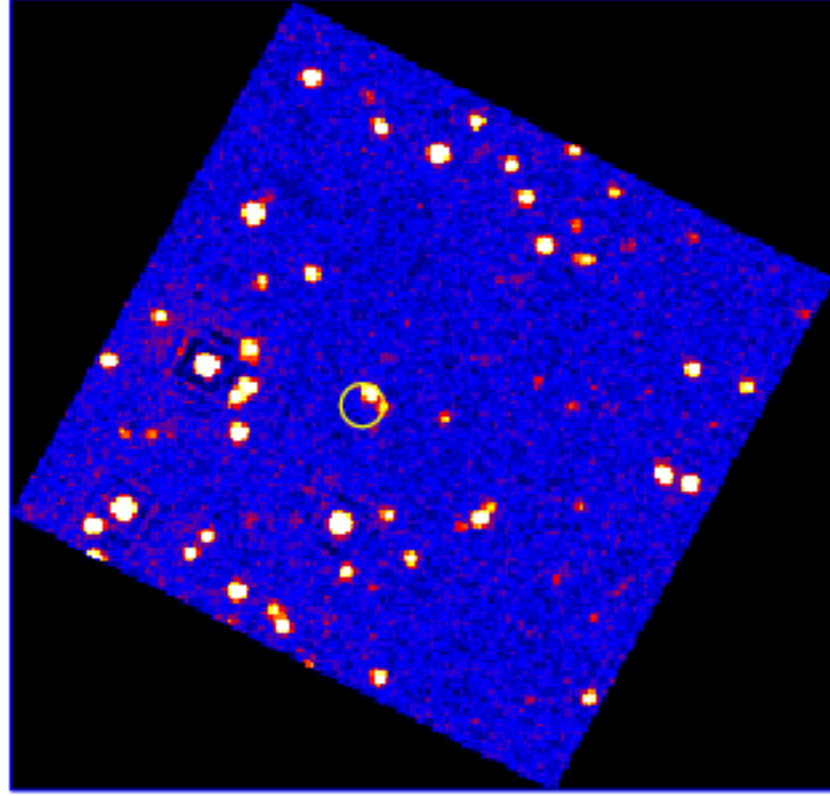

UVOT Finding Chart

OBSID 00887579000 / DATE-OBS 2019-02-04T06:00:57.1

54:00.0

30.0

54:53:00.0

30.0

52:00.0

30.0