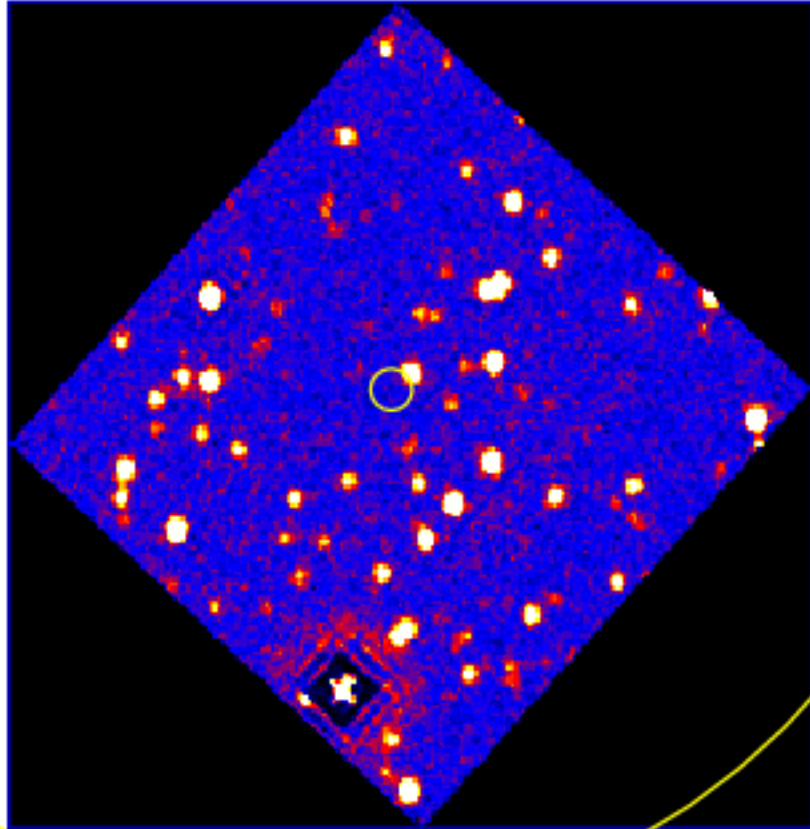

UVOT Finding Chart

OBSID 0088596000 / DATE-OBS 2019-01-27T01:10:57.6

15:00.0

30.0

-63:16:00.0

30.0

17:00.0

30.0