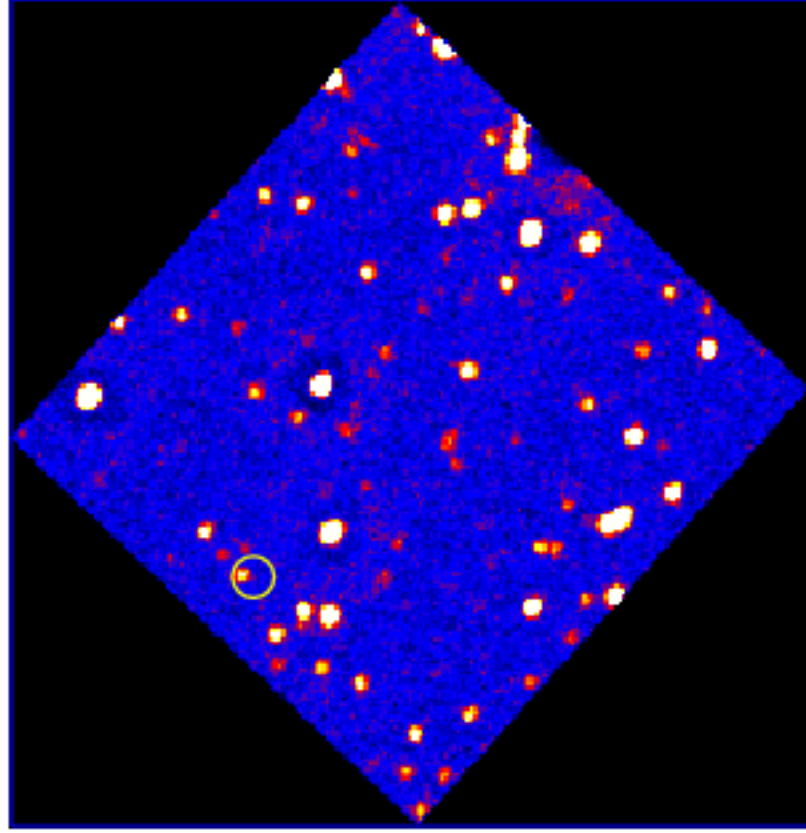

UVOT Finding Chart

OBSID 00885807000 / DATE-OBS 2019-01-26T12:09:35.5

14:30.0

15:00.0

30.0

-63:16:00.0

30.0

17:00.0