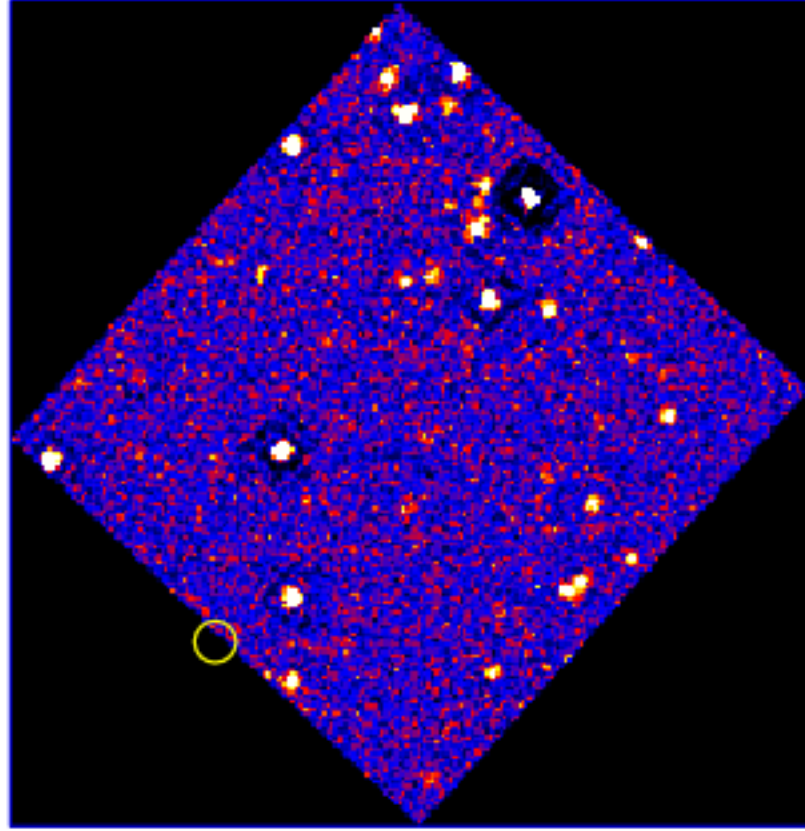

UVOT Finding Chart

OBSID 00885807000 / DATE-OBS 2019-01-26T11:13:54.4

14:30.0

15:00.0

30.0

-63:16:00.0

30.0

17:00.0