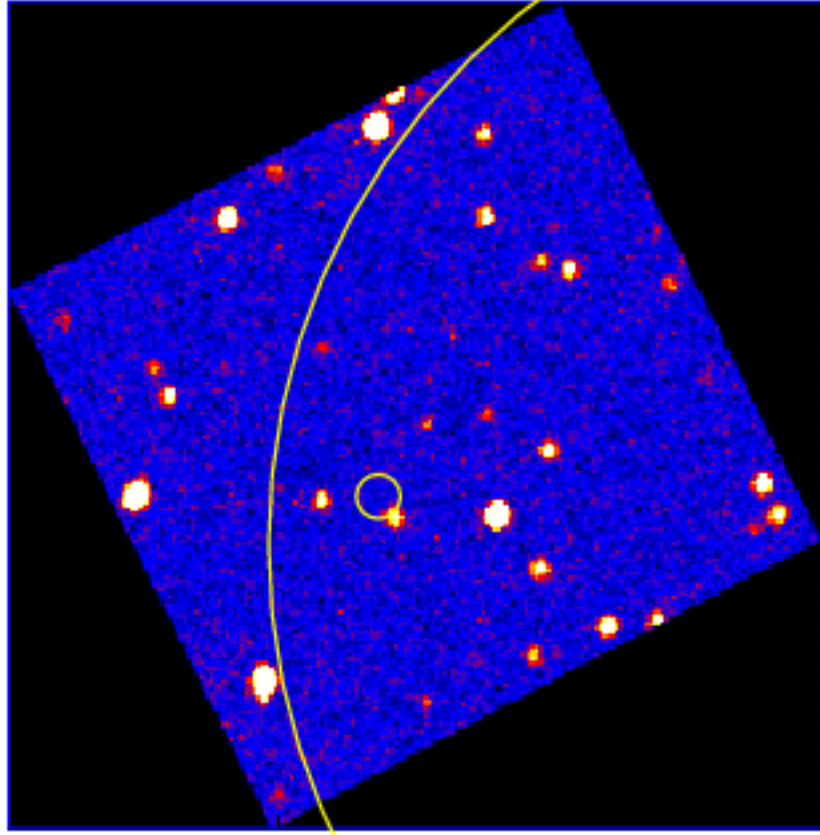

UVOT Finding Chart

OBSID 00885314000 / DATE-OBS 2019-01-23T12:21:39.9

3:33:00.0 54.0 48.0 32:42.0

RA (J2000)

Dec (J2000)

0

5

10