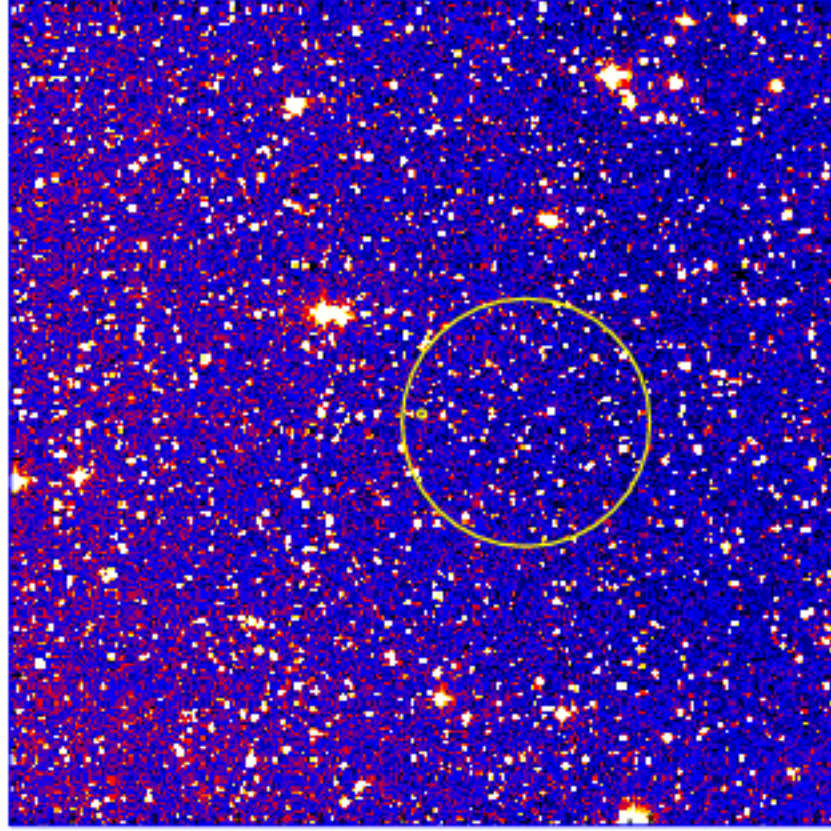

# UVOT Finding Chart

OBSID 00885314000 / DATE-OBS 2019-01-23T12:21:39.9

40:00.0  
38:00.0  
36:00.0  
34:00.0  
32:00.0  
45:30:00.0  
28:00.0  
26:00.0  
24:00.0  
22:00.0

30.0 3:33:00.0 30.0 32:00.0

RA (J2000)