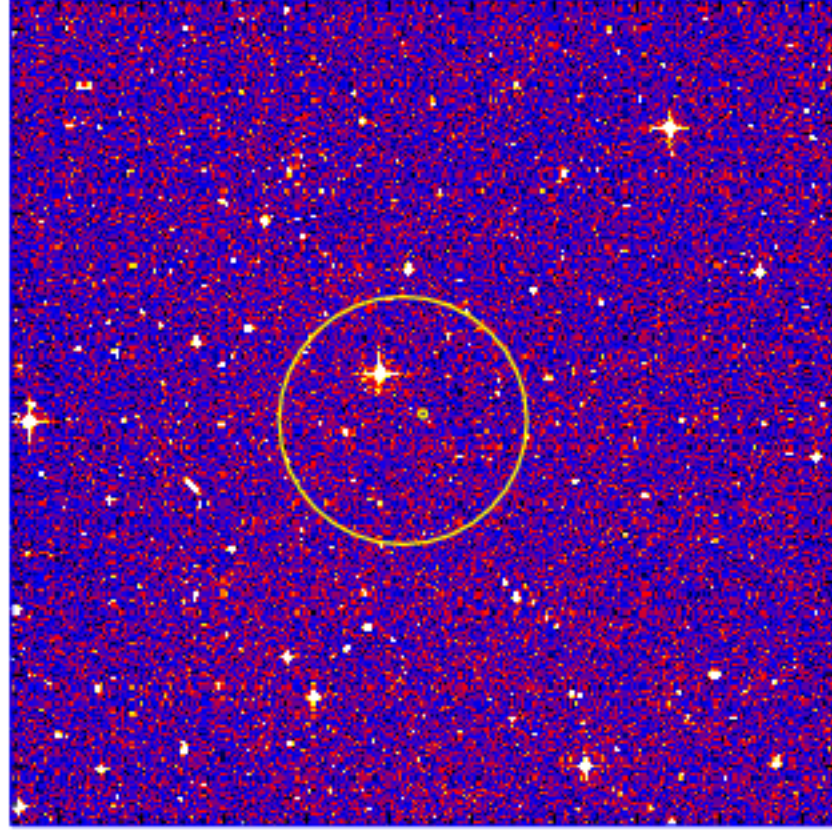

UVOT Finding Chart

OBSID 00883832000 / DATE-OBS 2019-01-14T21:02:11.0

48:00.0
-26:50:00.0
52:00.0
54:00.0
56:00.0
58:00.0
-27:00:00.0
02:00.0
04:00.0
06:00.0

40.0 20.0 3:38:00.0 40.0 37:20.0

RA (J2000)

5000