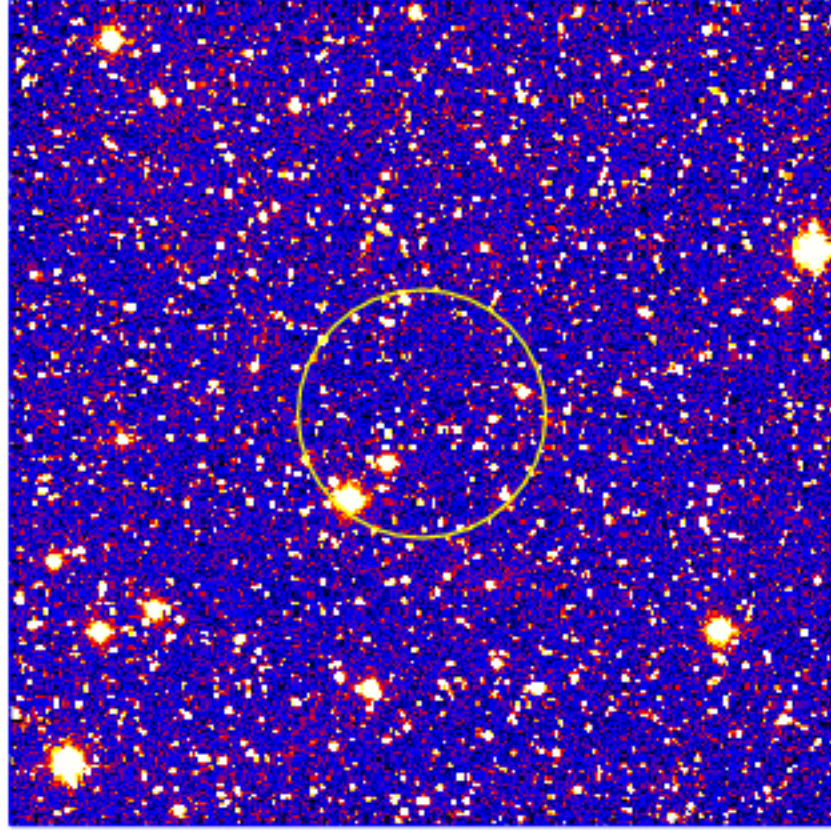

UVOT Finding Chart

OBSID 0088280900 / DATE-OBS 2019-01-09T11:58:02.1

44:00.0
42:00.0
40:00.0
38:00.0
36:00.0
34:00.0
32:00.0
63:30:00.0
28:00.0
26:00.0

43:00.0 3:42:00.0 41:00.0

RA (J2000)

2500 3000 3500 4000 4500