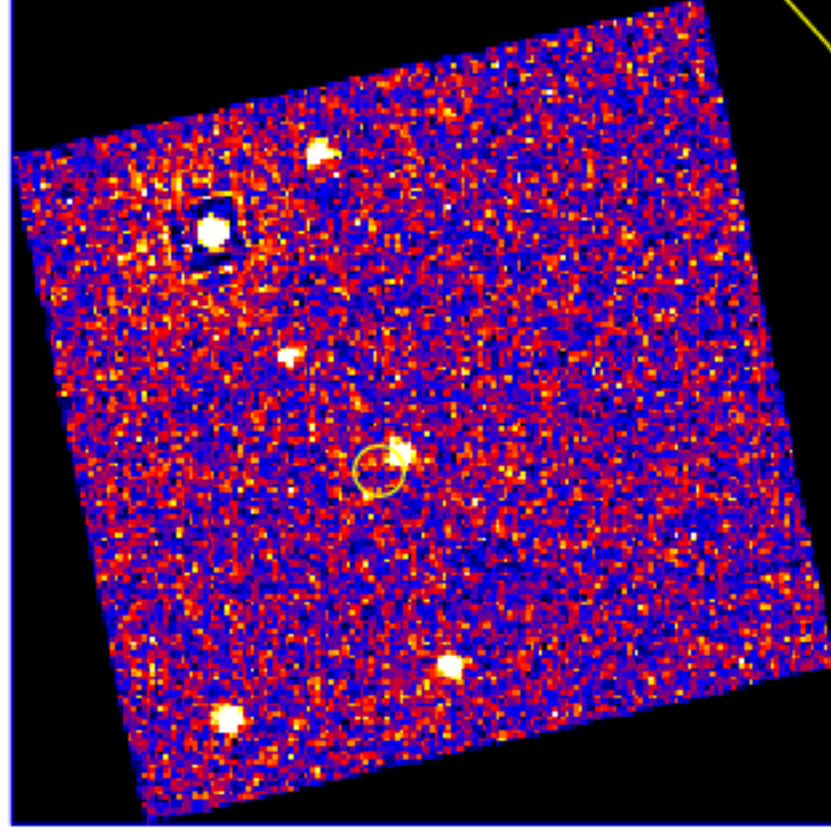

# UVOT Finding Chart

OBSID 00882252000 / DATE-OBS 2019-01-06T13:49:25.3

52:00.0

30.0

51:00.0

30.0

23:50:00.0

49:30.0