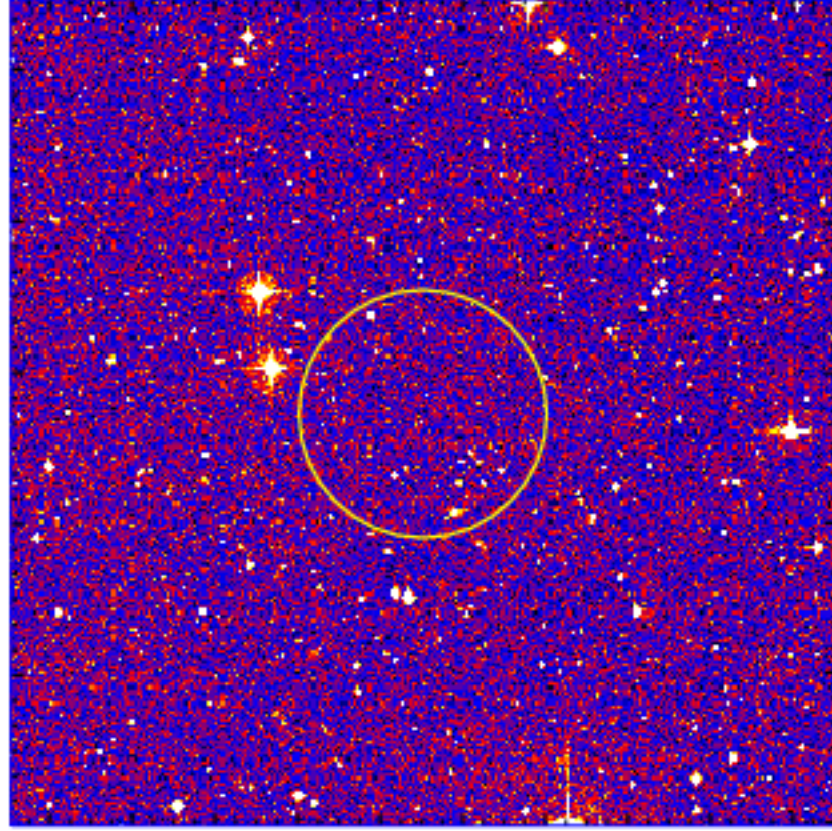

UVOT Finding Chart

OBSID 00880127000 / DATE-OBS 2018-12-29T00:17:04.8

48:00.0

-60:50:00.0

52:00.0

54:00.0

56:00.0

58:00.0