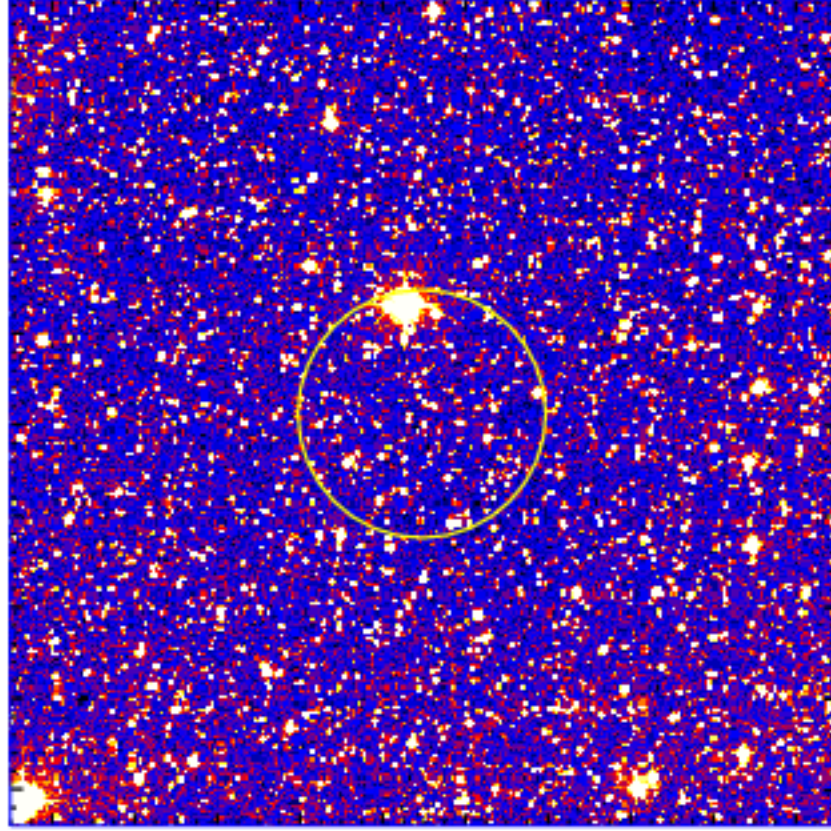

# UVOT Finding Chart

OBSID 00874334000 / DATE-OBS 2018-12-02T06:42:28.2

06:00.0  
04:00.0  
02:00.0  
28:00:00.0  
58:00.0  
56:00.0  
54:00.0  
52:00.0  
27:50:00.0  
48:00.0

40.0 20.0 18:43:00.0 40.0 42:20.0

RA (J2000)

3000

3500

4000

4500

5000