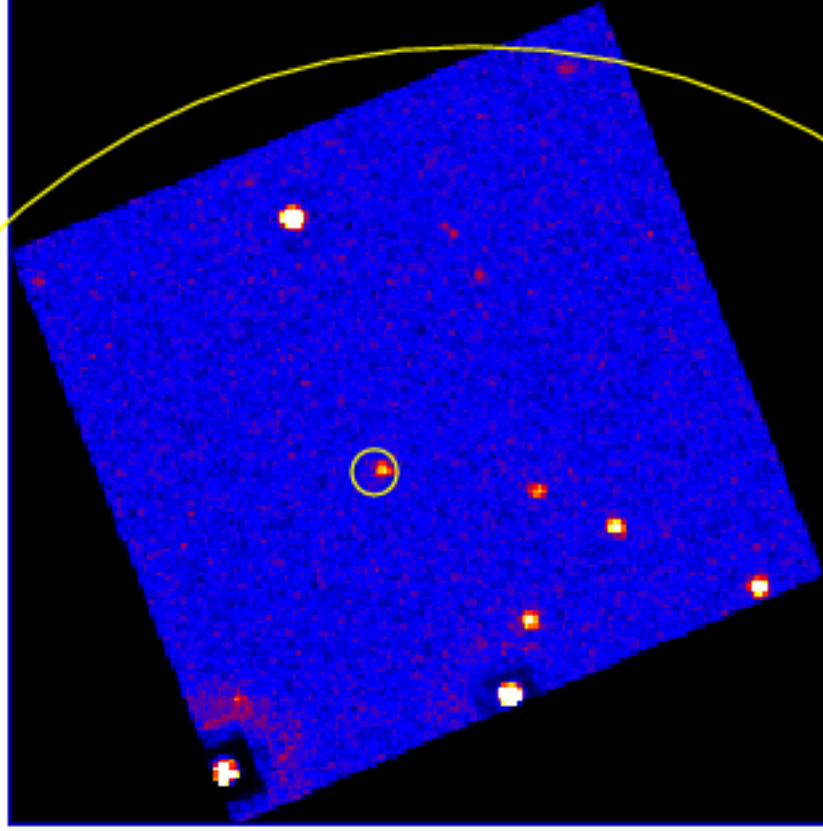

UVOT Finding Chart

OBSID 00871316000 / DATE-OBS 2018-11-10T03:45:05.6

52:30.0

53:00.0

30.0

Dec (J2000)

-36:54:00.0

30.0

55:00.0

30.0

22.0 18.0 14.0 20:09:16.0

RA (J2000)

0 10 20 30 40 50 60 70 80