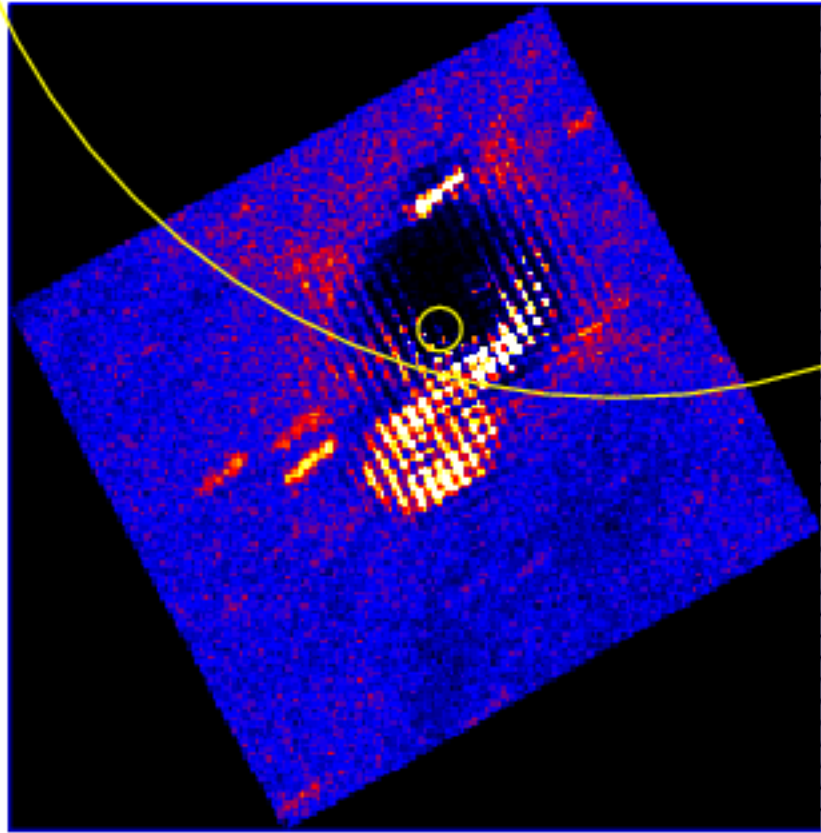

UVOT Finding Chart

OBSID 00868846000 / DATE-OBS 2018-10-26T03:00:11.6

24.0 9:01:20.0 16.0 12.0 08.0

RA (J2000)