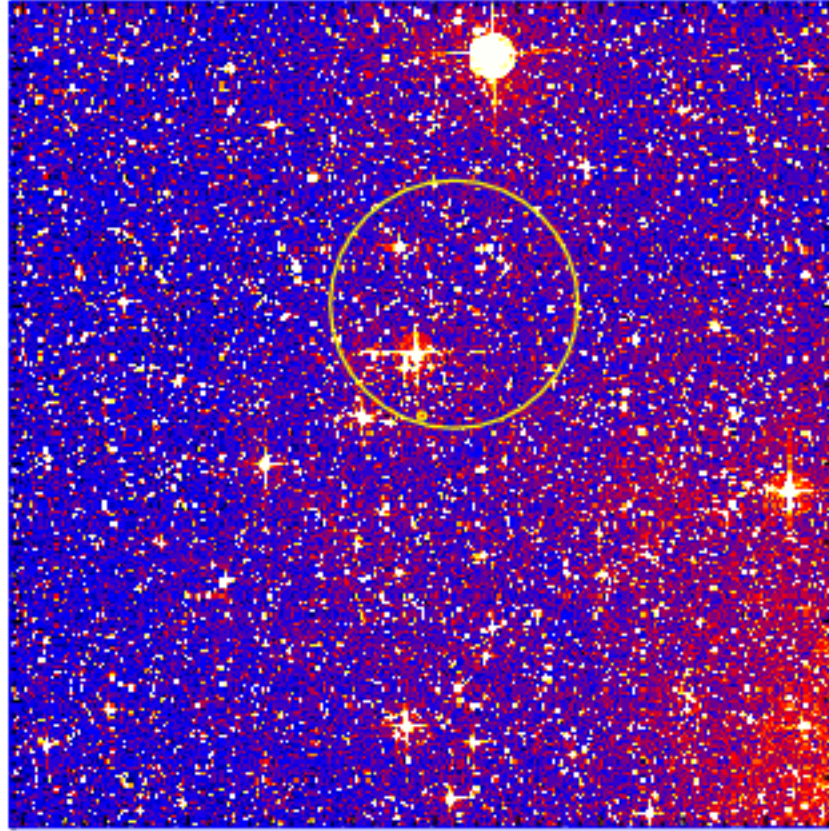

UVOT Finding Chart

OBSID 00868846000 / DATE-OBS 2018-10-26T03:00:11.6

10:00.0

12:00.0

14:00.0

16:00.0

18:00.0

-40:20:00.0

22:00.0

24:00.0

26:00.0

28:00.0

02:00.0

30.0

9:01:00.0

00:30.0

RA (J2000)

3000

3500

4000

4500

5000