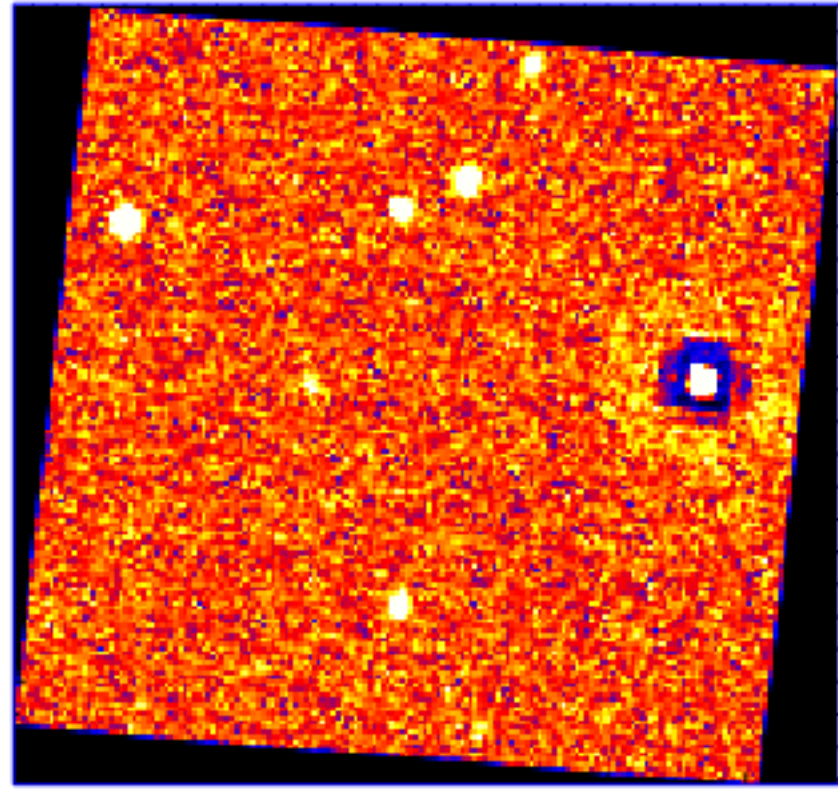

UVOT Finding Chart

OBSID 00868427000 / DATE-OBS 2018-10-23T02:07:43.6

35:00.0

30.0

19:34:00.0

30.0

33:00.0

32:30.0