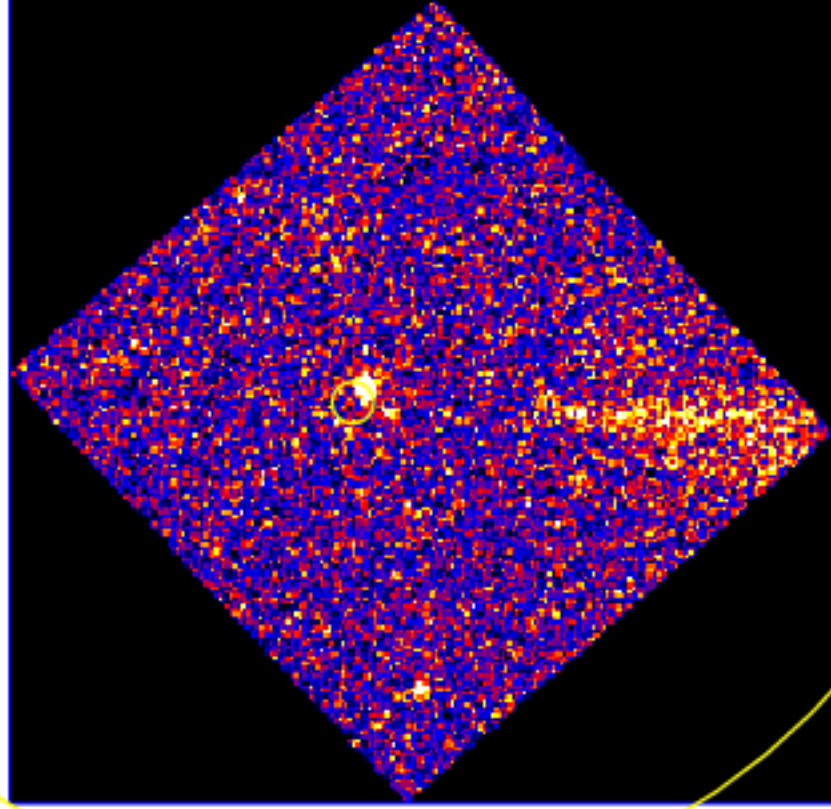

# UVOT Finding Chart

OBSID 00867987000 / DATE-OBS 2018-10-20T19:02:56.9

21:30.0

22:00.0

30.0

-47:23:00.0

30.0

24:00.0