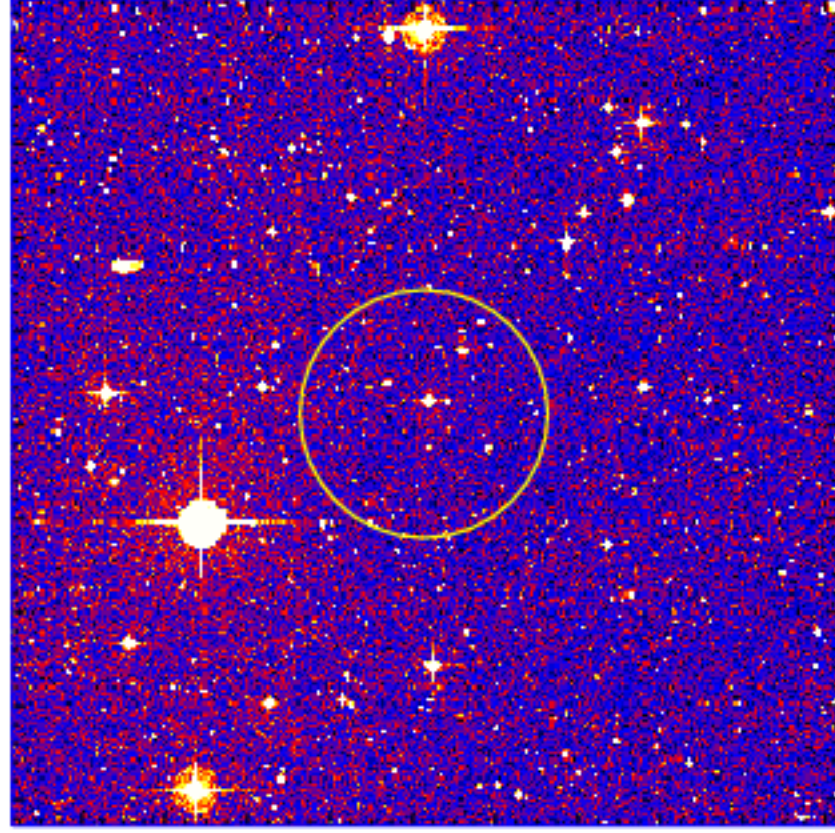

# UVOT Finding Chart

OBSID 00864584000 / DATE-OBS 2018-09-30T12:58:31.4

-25:00:00.0

02:00.0

04:00.0

06:00.0

08:00.0

10:00.0