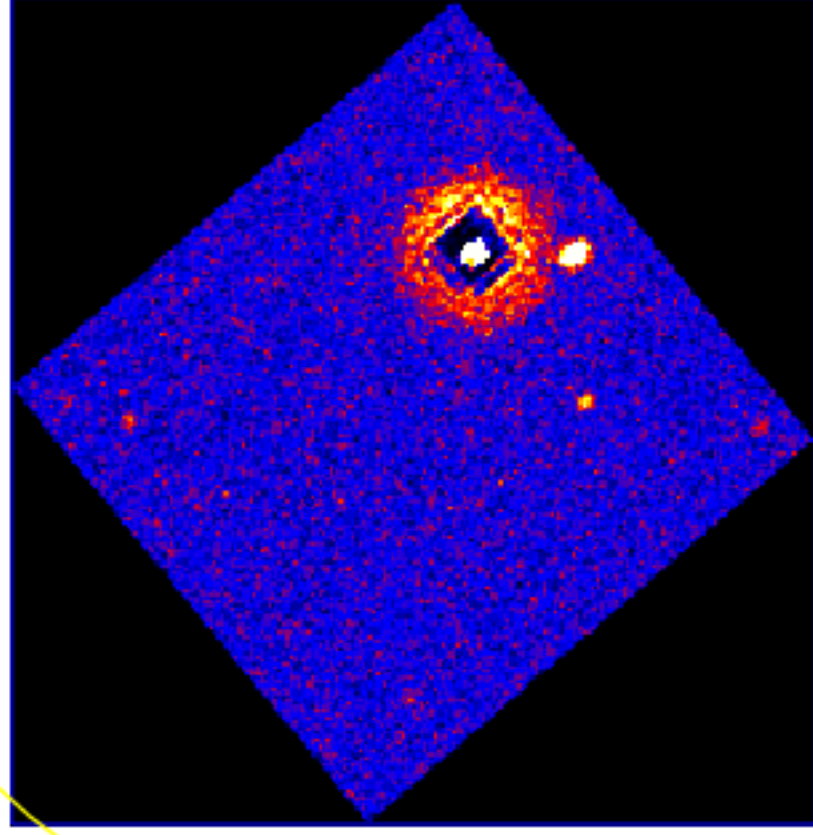

UVOT Finding Chart

OBSID 00864584000 / DATE-OBS 2018-09-30T12:47:42.8

06:30.0

07:00.0

30.0

08:00.0

30.0

09:00.0