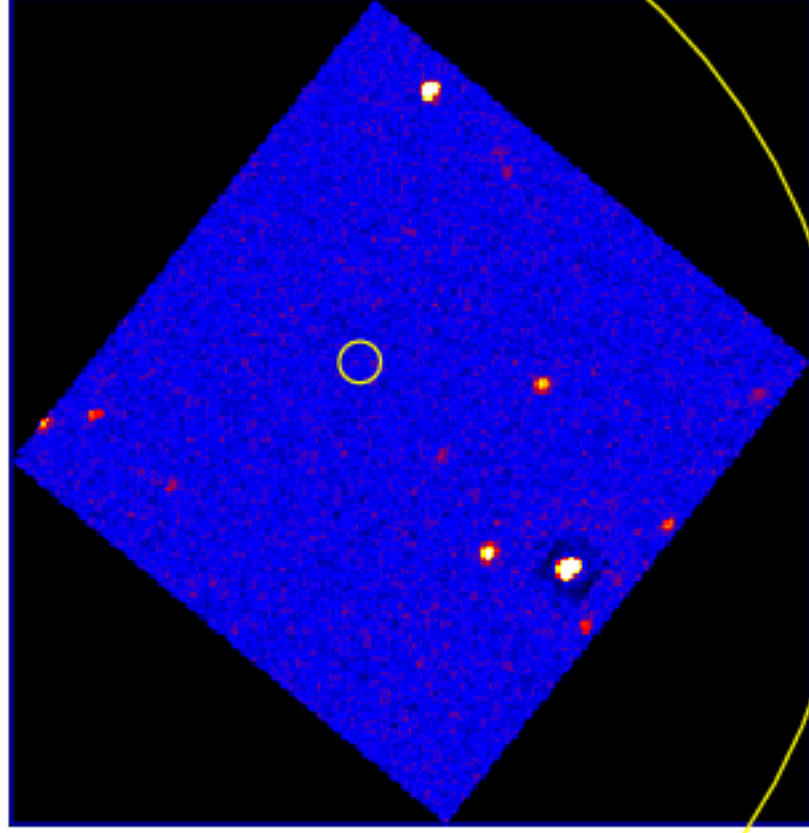

UVOT Finding Chart

OBSID 00853882000 / DATE-OBS 2018-08-18T12:34:12.5

Dec (J2000)

30.0
39:20:00.0
30.0
19:00.0
30.0
18:00.0
30.0
17:00.0

04.0 6:57:00.0 56.0 52.0 56:48.0

RA (J2000)