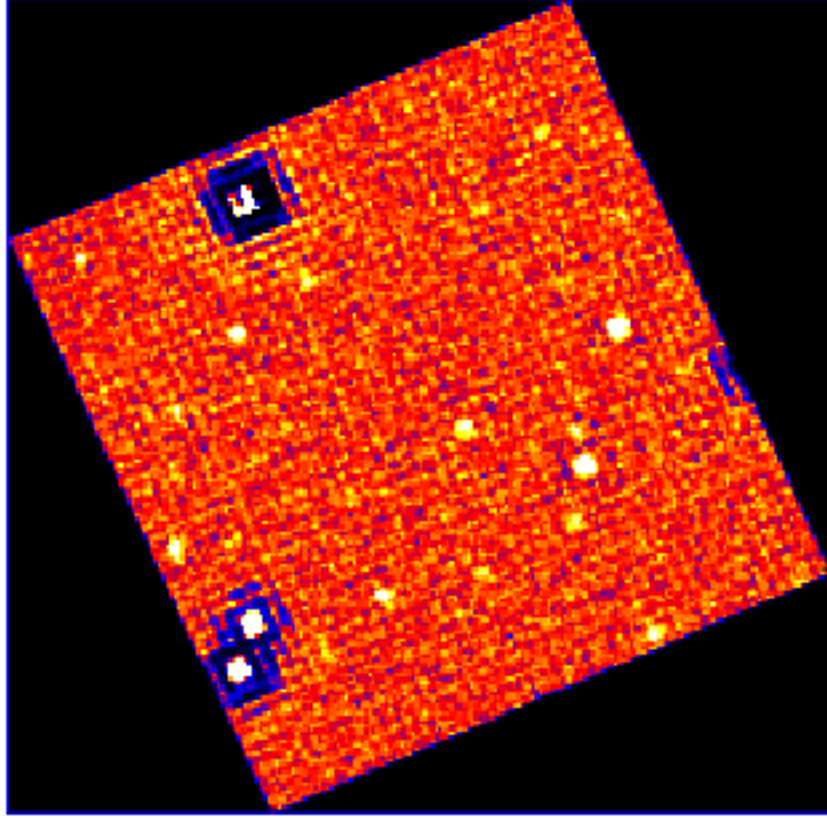

UVOT Finding Chart

OBSID 00852625000 / DATE-OBS 2018-08-10T10:26:12.5

44:00.0

30.0

-42:45:00.0

30.0

46:00.0

30.0

47:00.0

52.0

48.0

44.0

9:37:40.0

36.0

RA (J2000)

10