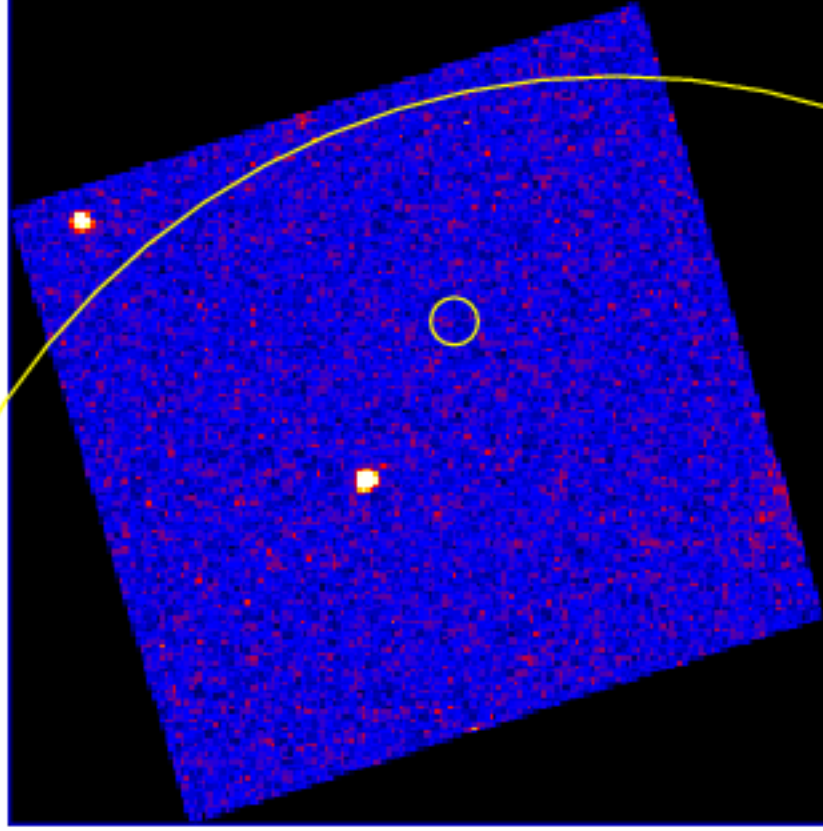

UVOT Finding Chart

OBSID 00851855000 / DATE-OBS 2018-08-05T13:17:30.8

28:00.0

30.0

29:00.0

30.0

-17:30:00.0

30.0