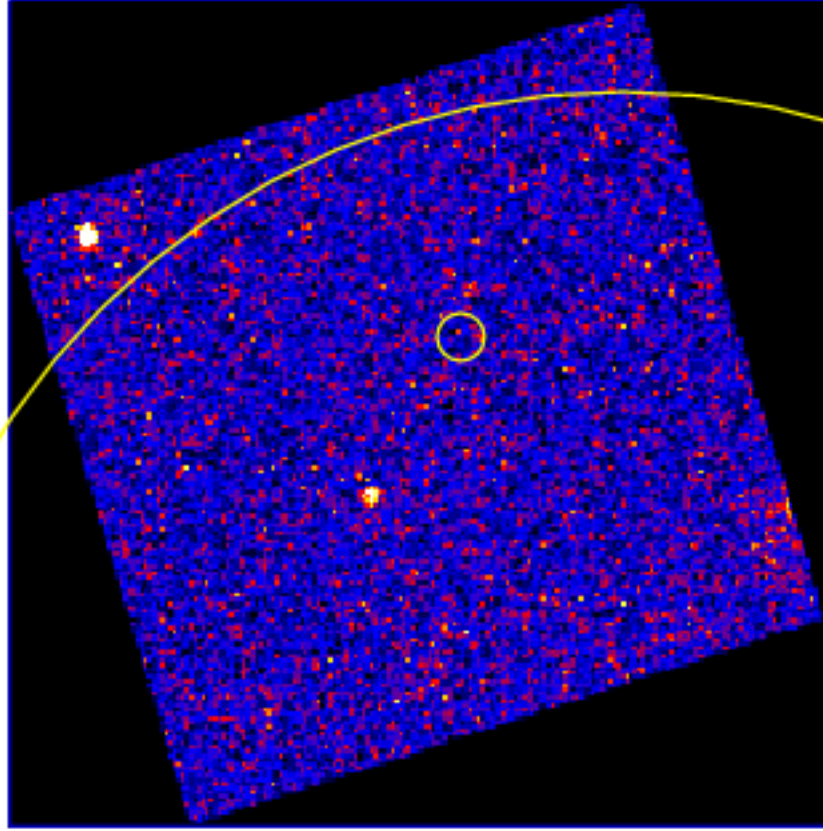

UVOT Finding Chart

OBSID 00851855000 / DATE-OBS 2018-08-05T13:07:54.5

28:00.0

30.0

29:00.0

30.0

-17:30:00.0

30.0

31:00.0

14.0 1:43:10.0 06.0 02.0

RA (J2000)

1

2

3

4

5