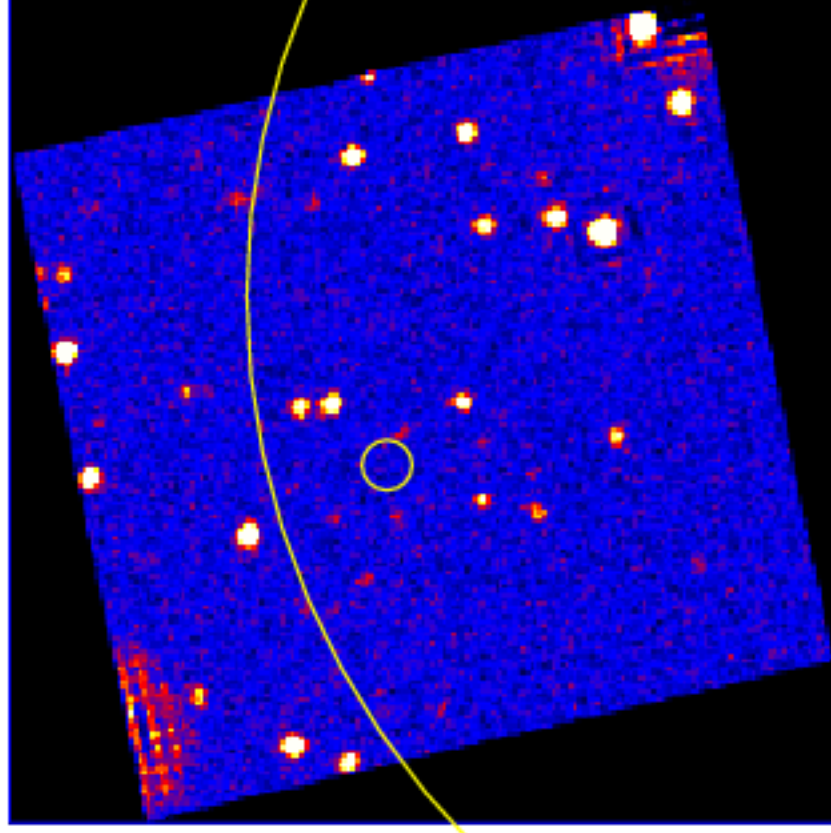

# UVOT Finding Chart

OBSID 00844015000 / DATE-OBS 2018-06-23T16:56:55.4

14:00.0

30.0

-60:15:00.0

30.0

16:00.0

30.0