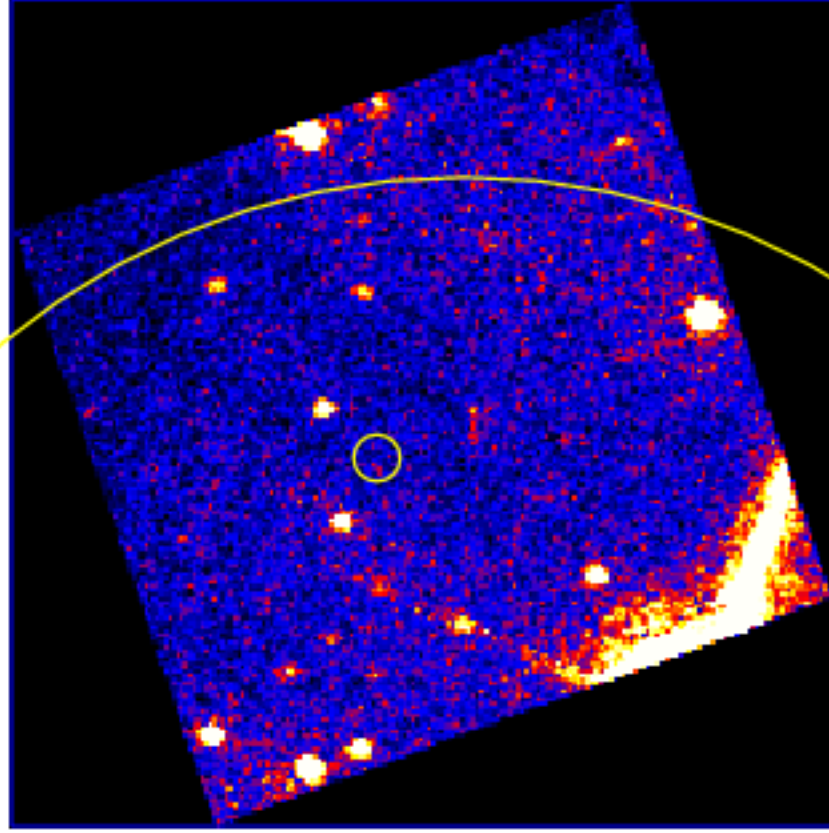

UVOT Finding Chart

OBSID 00840853000 / DATE-OBS 2018-06-13T15:50:54.6

03:00.0

30.0

-43:04:00.0

30.0

05:00.0

30.0

06:00.0

12.0

06.0

14:06:00.0

RA (J2000)

2

4

6