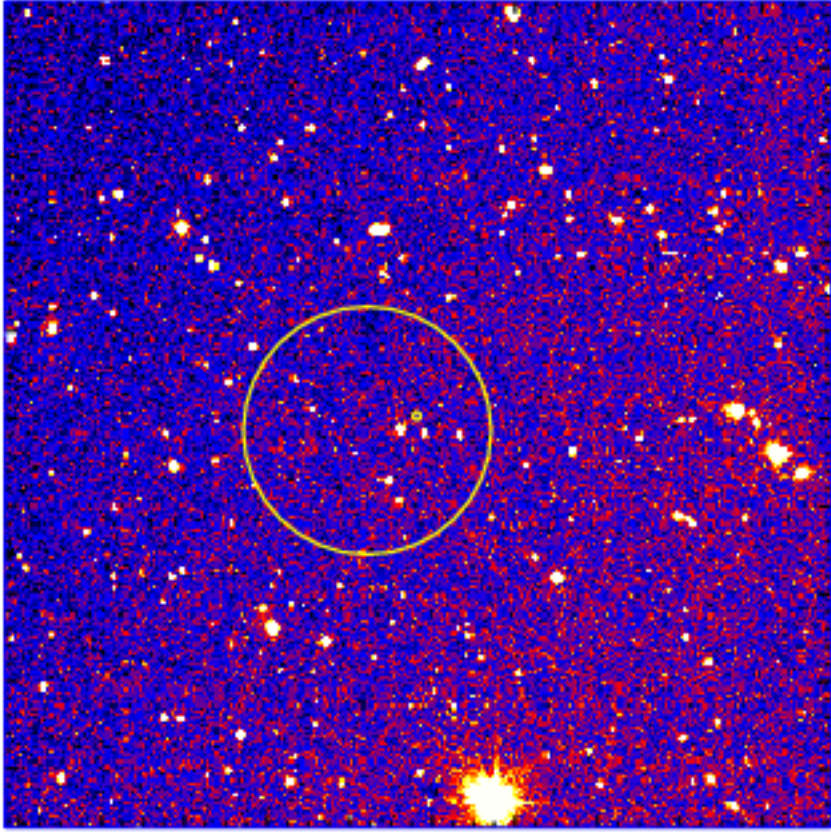

UVOT Finding Chart

OBSID 0083520000 / DATE-OBS 2018-06-02T08:29:39.5

Dec (J2000)
14:00.0
12:00.0
10:00.0
08:00.0
06:00.0
04:00.0
02:00.0
32:00:00.0
58:00.0
31:56:00.0

9:30:00.0 40.0 20.0 29:00.0 28:40.0

RA (J2000)