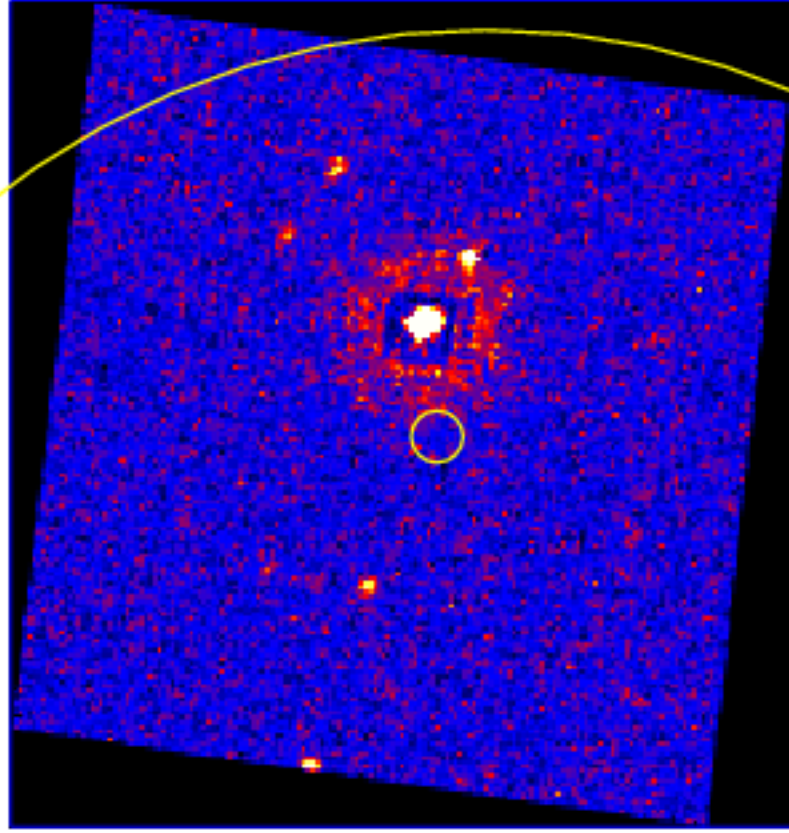

UVOT Finding Chart

OBSID 00832368000 / DATE-OBS 2018-05-14T13:27:21.3

30.0

36:59:00.0

30.0

58:00.0

57:30.0

Dec (J2000)

34.0 13:09:30.0 26.0 72.0

RA (J2000)

25

20

15

10

5