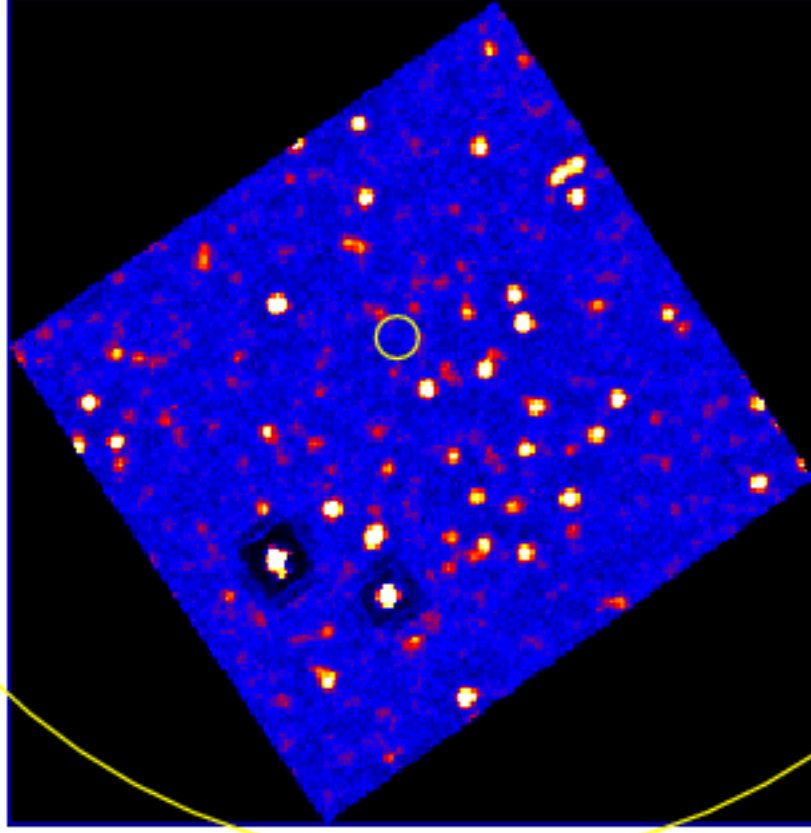

UVOT Finding Chart

OBSID 00831810000 / DATE-OBS 2018-05-10T19:26:32.1

53:00.0

30.0

-31:54:00.0

30.0

55:00.0

30.0