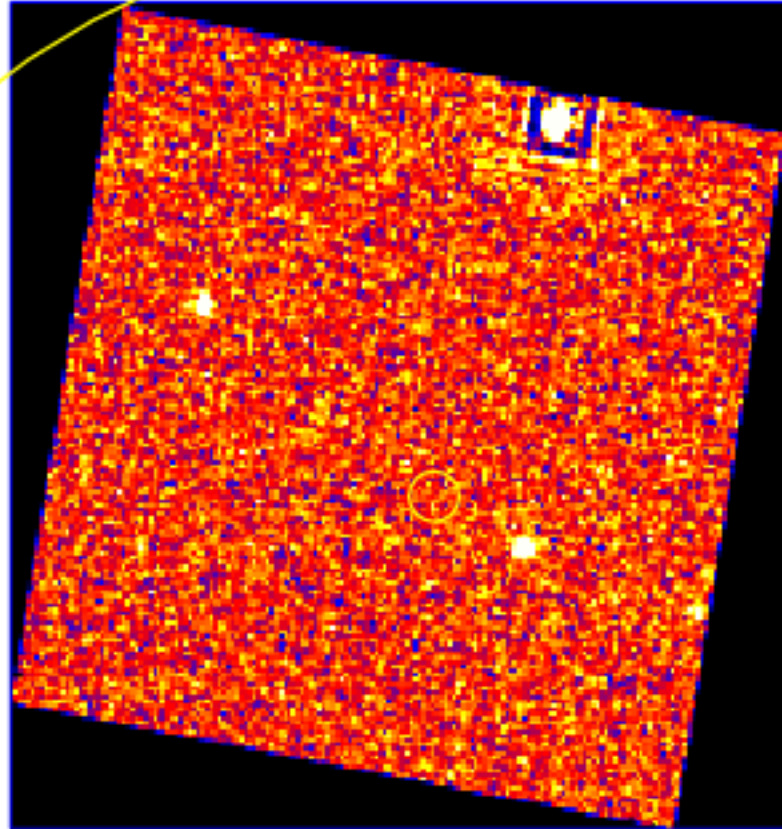

# UVOT Finding Chart

OBSID 00828672000 / DATE-OBS 2018-04-25T07:01:21.2

56:00.0

30.0

-32:57:00.0

30.0

58:00.0

30.0

54.0 4:17:50.0 46.0 42.0

RA (J2000)