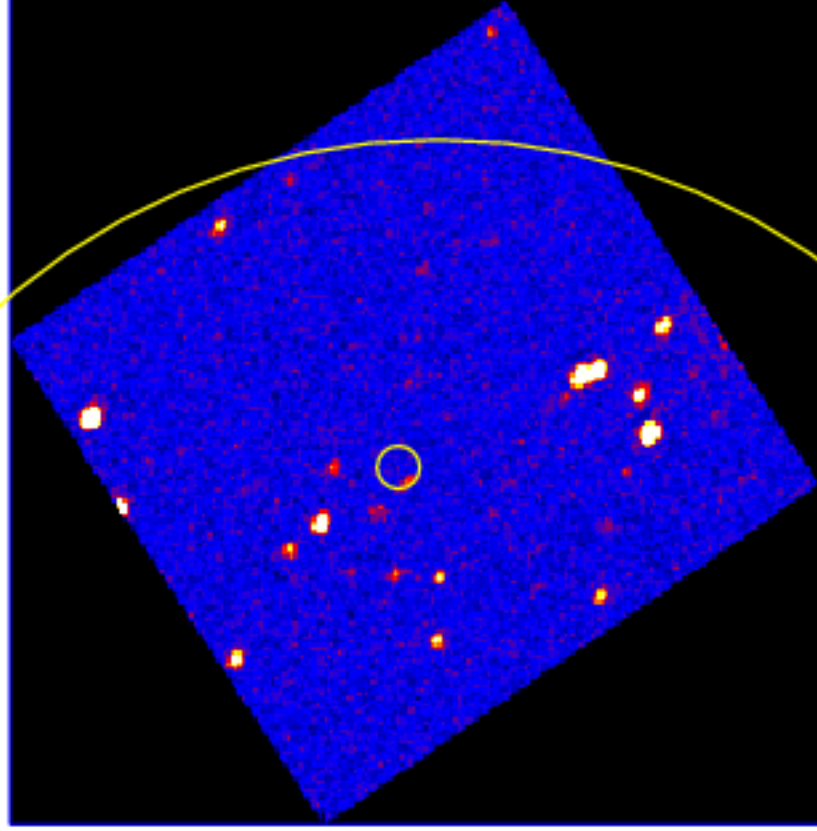

UVOT Finding Chart

OBSID 00824063000 / DATE-OBS 2018-04-10T08:17:49.9

12:50:00.0

30.0

49:00.0

30.0

48:00.0

30.0

47:00.0

54.0 6:23:50.0 46.0 42.0

RA (J2000)

Dec (J2000)

60

50

40

30

20

10