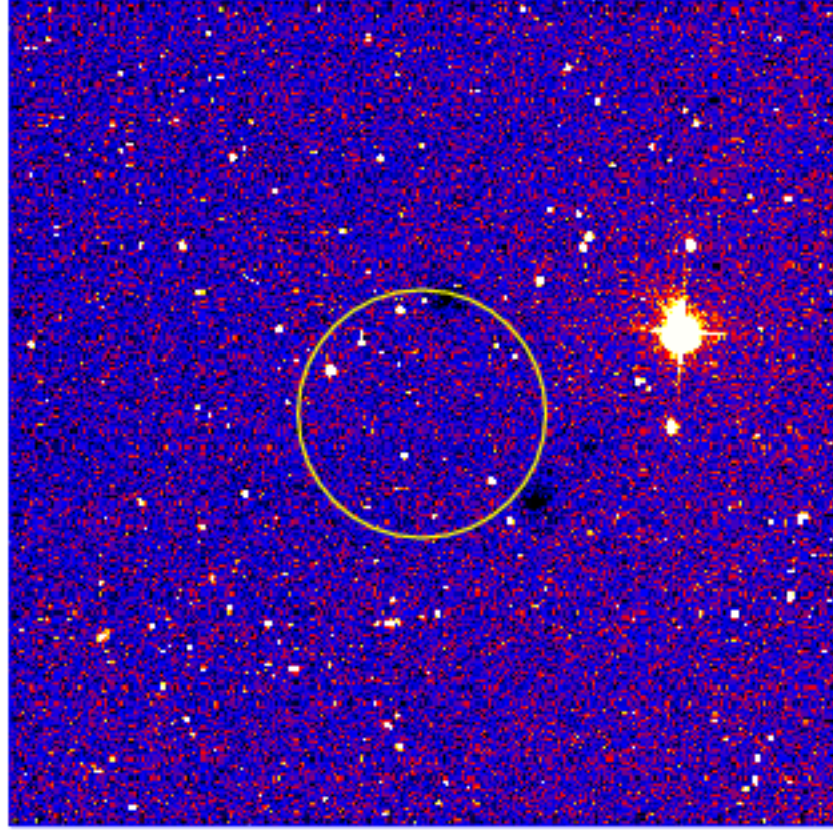

# UVOT Finding Chart

OBSID 00823014000 / DATE-OBS 2018-04-07T04:26:17.3

48:00.0  
46:00.0  
44:00.0  
42:00.0  
48:40:00.0  
38:00.0  
36:00.0  
34:00.0  
32:00.0  
30:00.0

30.0 14:00:00.0 30.0 13:59:00.0

RA (J2000)