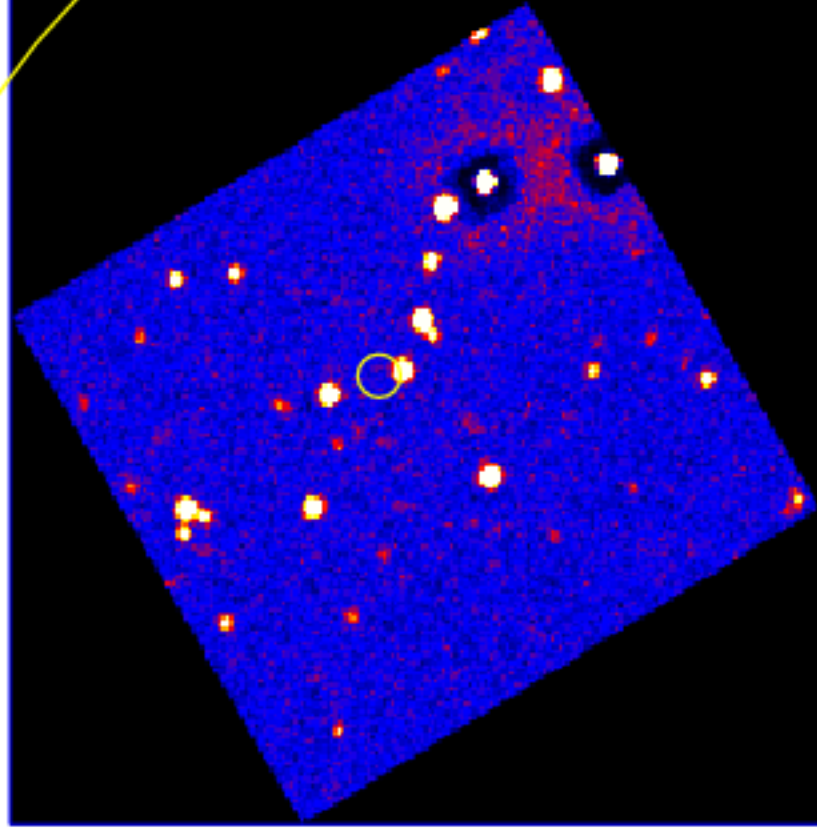

UVOT Finding Chart

OBSID 00814677000 / DATE-OBS 2018-03-16T04:59:30.2

30.0

46:00.0

30.0

0:45:00.0

30.0

44:00.0

43:30.0

48.0

44.0

17:41:40.0

RA (J2000)