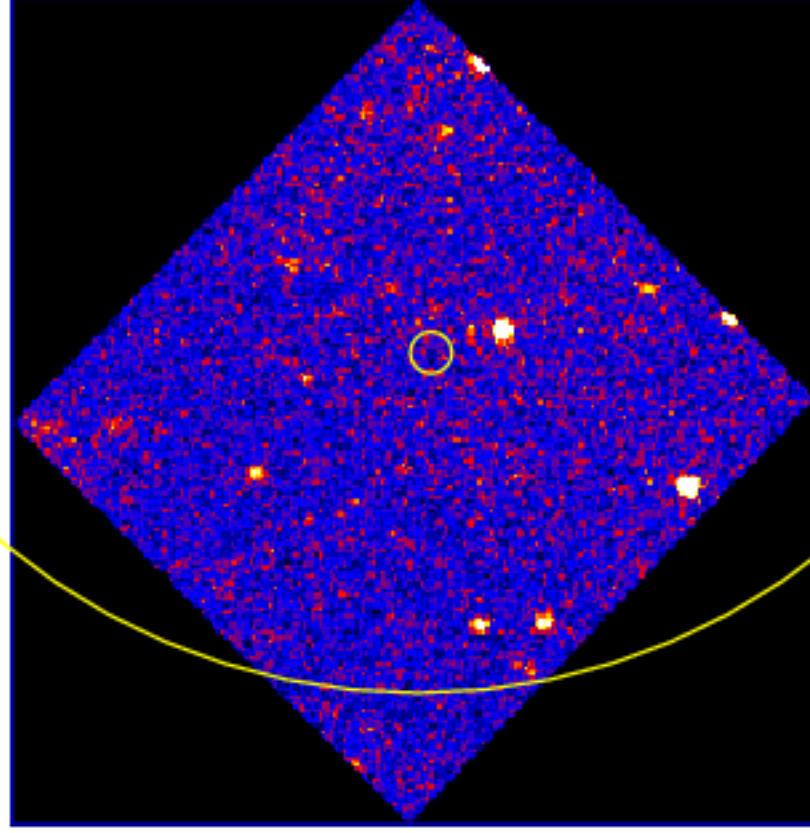

UVOT Finding Chart

OBSID 00814305000 / DATE-OBS 2018-03-14T22:29:05.5

39:00.0

30.0

23:38:00.0

30.0

37:00.0

30.0

36:00.0

42.0

38.0

34.0

19:51:30.0

RA (J2000)

2

4