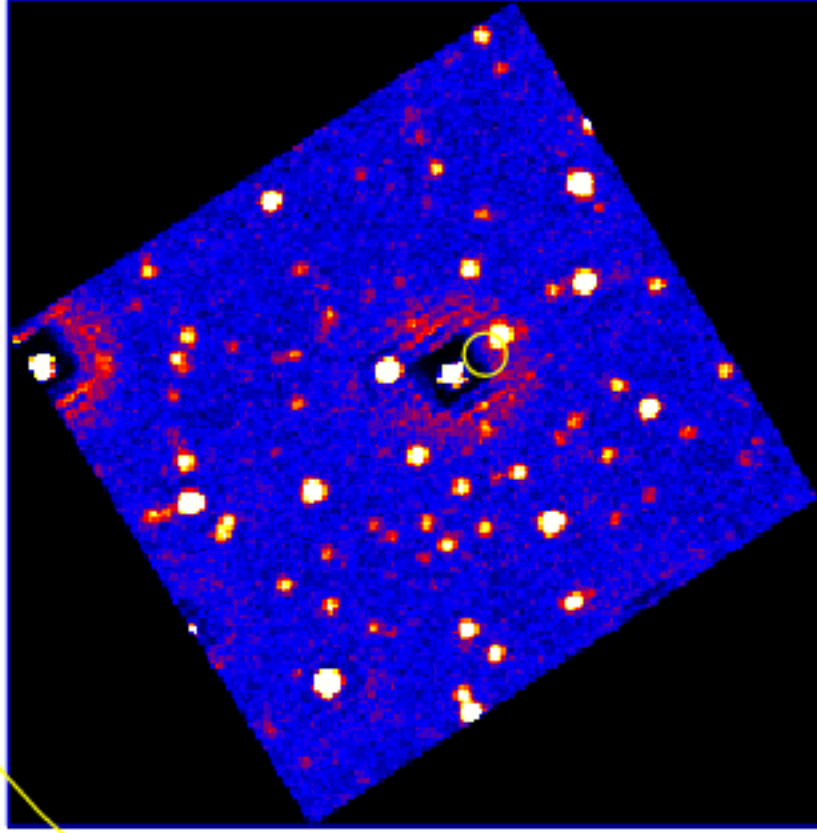

UVOT Finding Chart

OBSID 00814259000 / DATE-OBS 2018-03-14T19:14:22.9

28.0 24.0 18:20:20.0 16.0

RA (J2000)

13:00.0

30.0

12:00.0

30.0