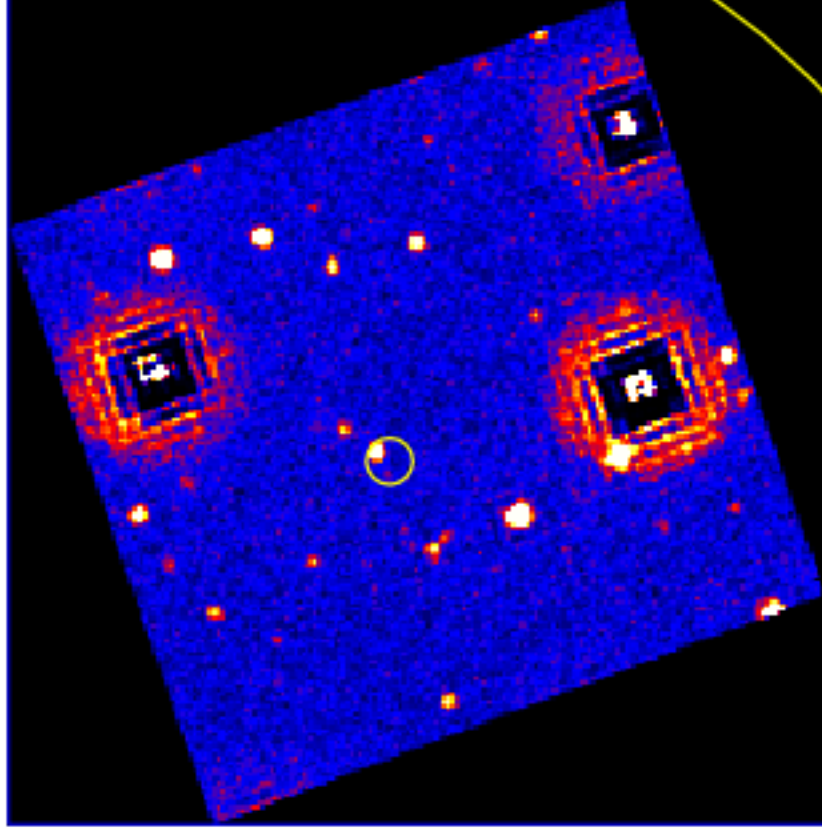

UVOT Finding Chart

OBSID 00814129000 / DATE-OBS 2018-03-14T00:58:32.9

28:30.0

29:00.0

30.0

Dec (J2000)

-24:30:00.0

30.0