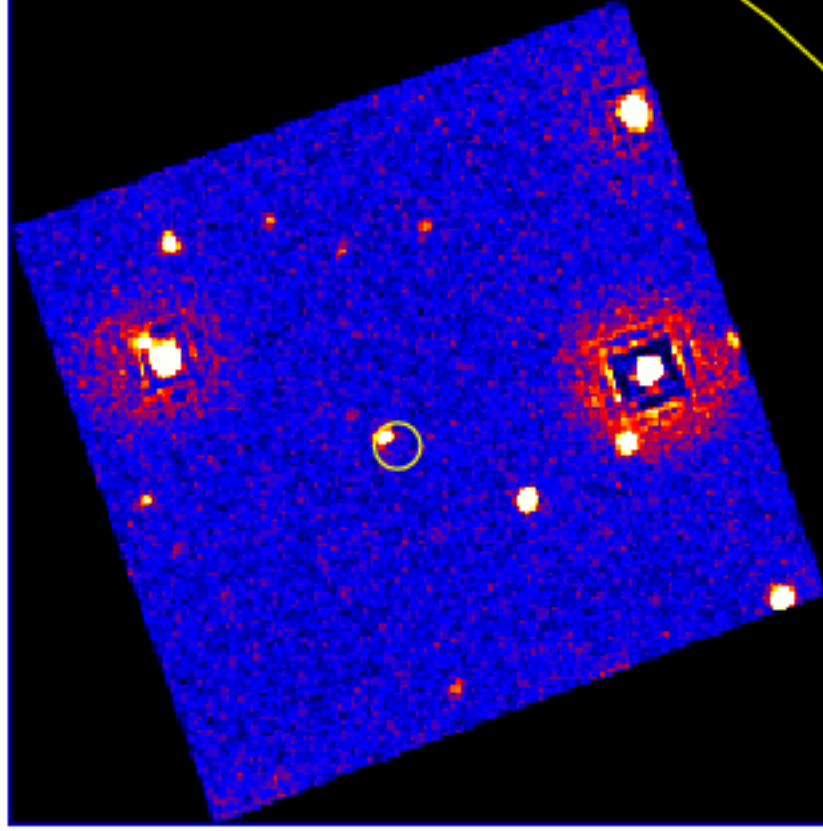

UVOT Finding Chart

OBSID 00814129000 / DATE-OBS 2018-03-14T00:49:18.0

28:30.0
29:00.0
30.0
-24:30:00.0
30.0
31:00.0
30.0

08.0 04.0 6:37:00.0 36:56.0
RA (J2000)

0 5 10 15 20 25 30 35