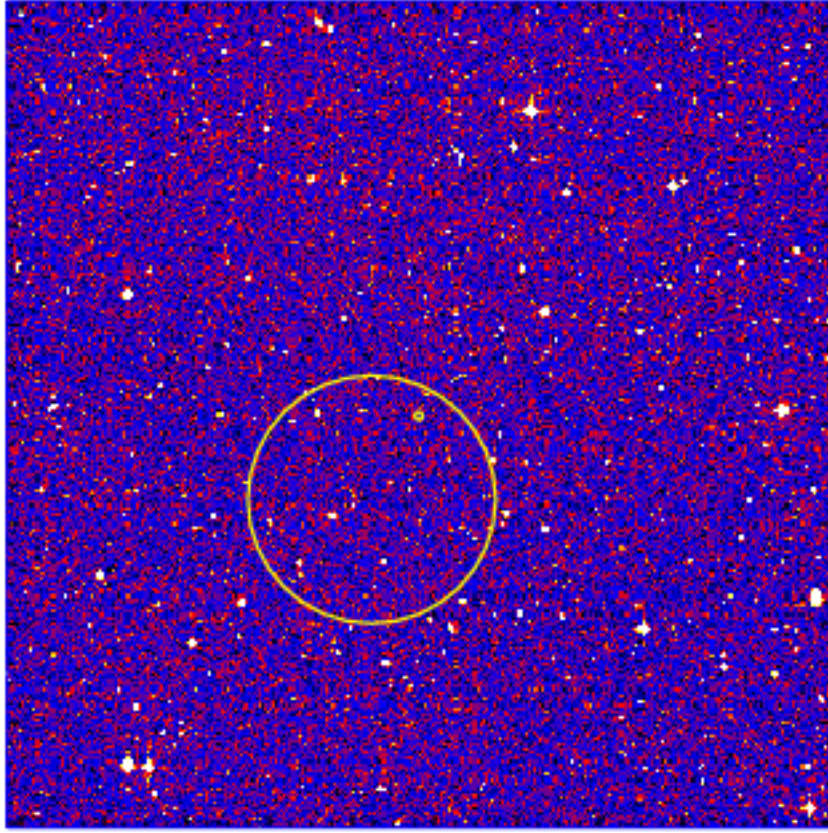

UVOT Finding Chart

OBSID 00805318000 / DATE-OBS 2018-01-15T04:21:22.7

28:00.0

30:00.0

32:00.0

34:00.0

36:00.0

38:00.0