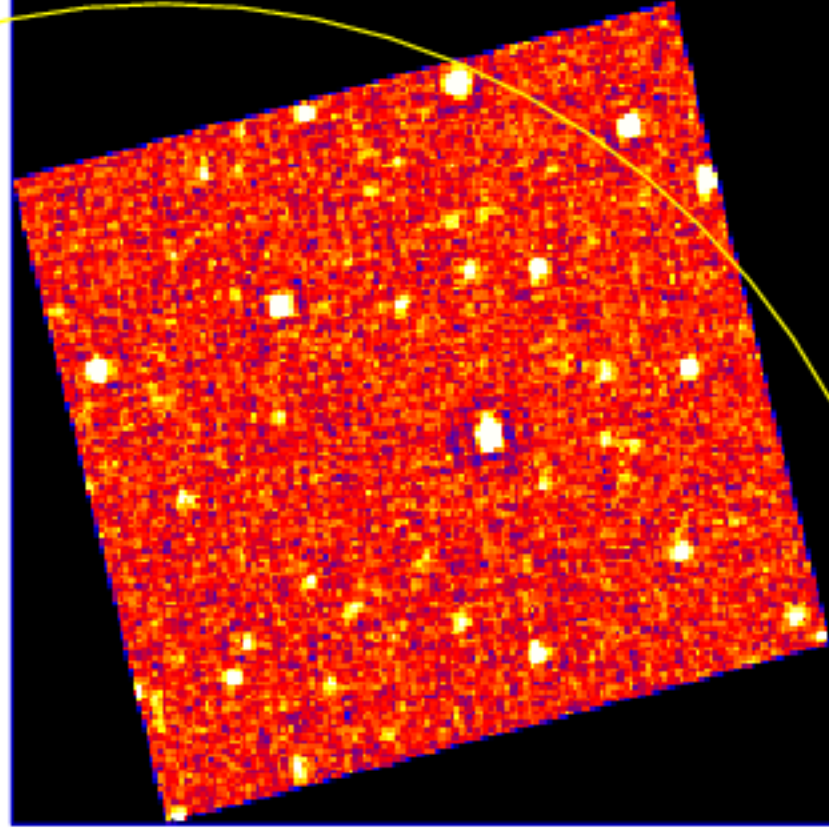

UVOT Finding Chart

OBSID 00797441000 / DATE-OBS 2017-12-16T03:21:40.0

28:00.0

30.0

29:00.0

30.0

-50:30:00.0

30.0

31:00.0

18.0

12.0

06.0

14:08:00.0

RA (J2000)

10

20