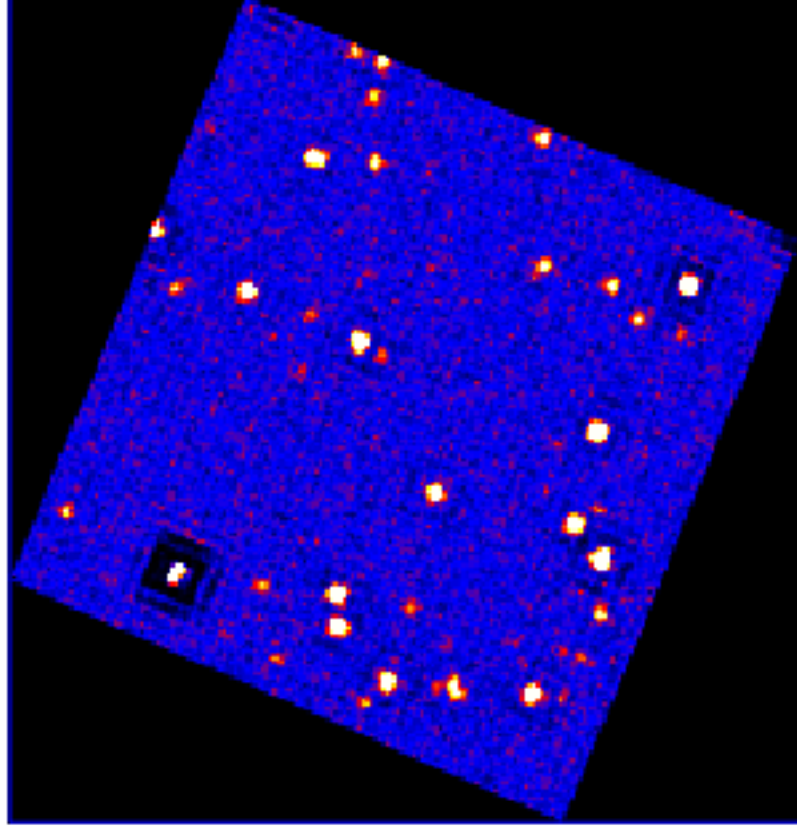

UVOT Finding Chart

OBSID 00796115000 / DATE-OBS 2017-12-09T18:12:15.0

12:00.0

30.0

-55:13:00.0

30.0

14:00.0

30.0

15:00.0

30.0 2.5.0 8:59:20.0 15.0 10.0

RA (J2000)