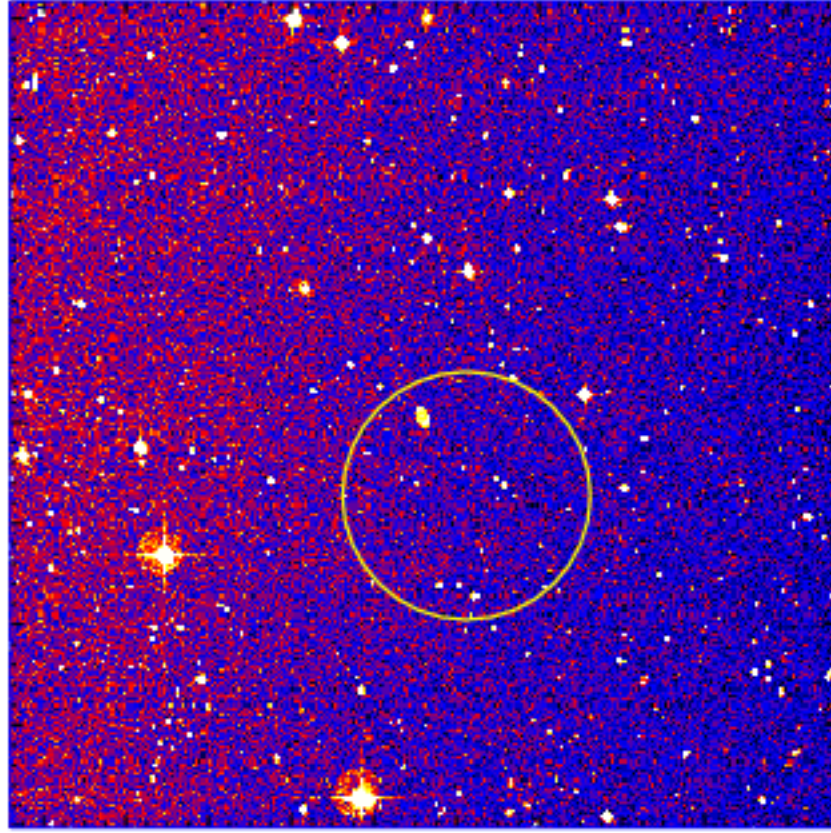

UVOT Finding Chart

OBSID 00794972000 / DATE-OBS 2017-12-05T07:23:37.5

26:00.0
28:00.0
30:00.0
32:00.0
34:00.0
36:00.0
38:00.0
-12:40:00.0
42:00.0
44:00.0

Dec (J2000)

20.0 11:10:00.0 40.0 20.0 09:00.0

RA (J2000)