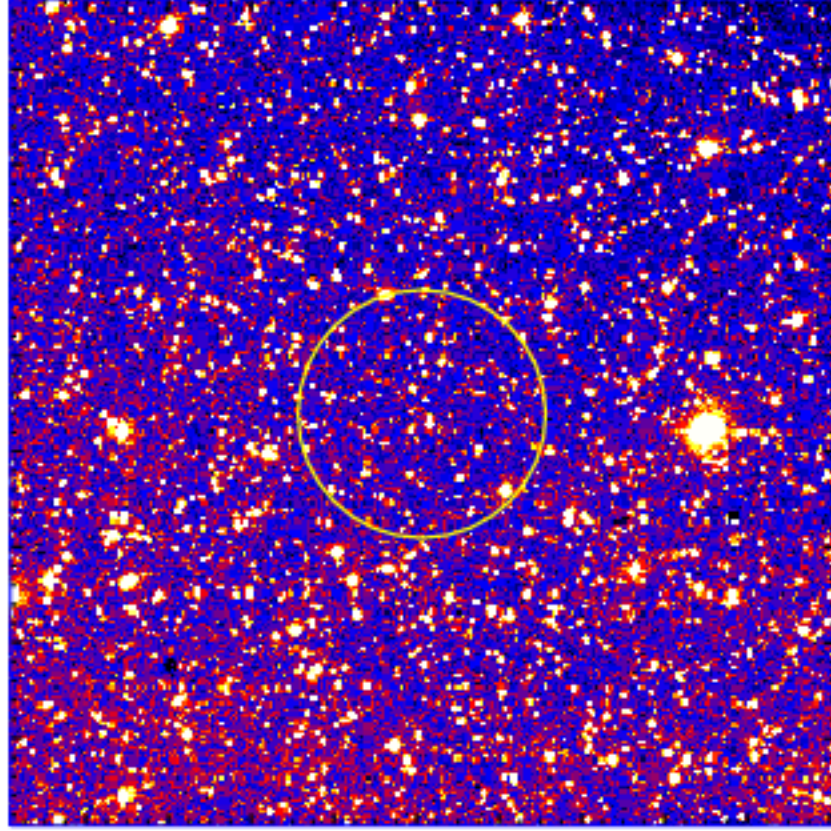

# UVOT Finding Chart

OBSID 00784154000 / DATE-OBS 2017-10-29T19:12:08.0

20:00.0  
18:00.0  
16:00.0  
14:00.0  
12:00.0  
22:10:00.0  
08:00.0  
06:00.0  
04:00.0  
02:00.0

Dec (J2000)

20.0 5:36:00.0 40.0 35:20.0

RA (J2000)

2200

2400

2600

2800

3000

3200

3400